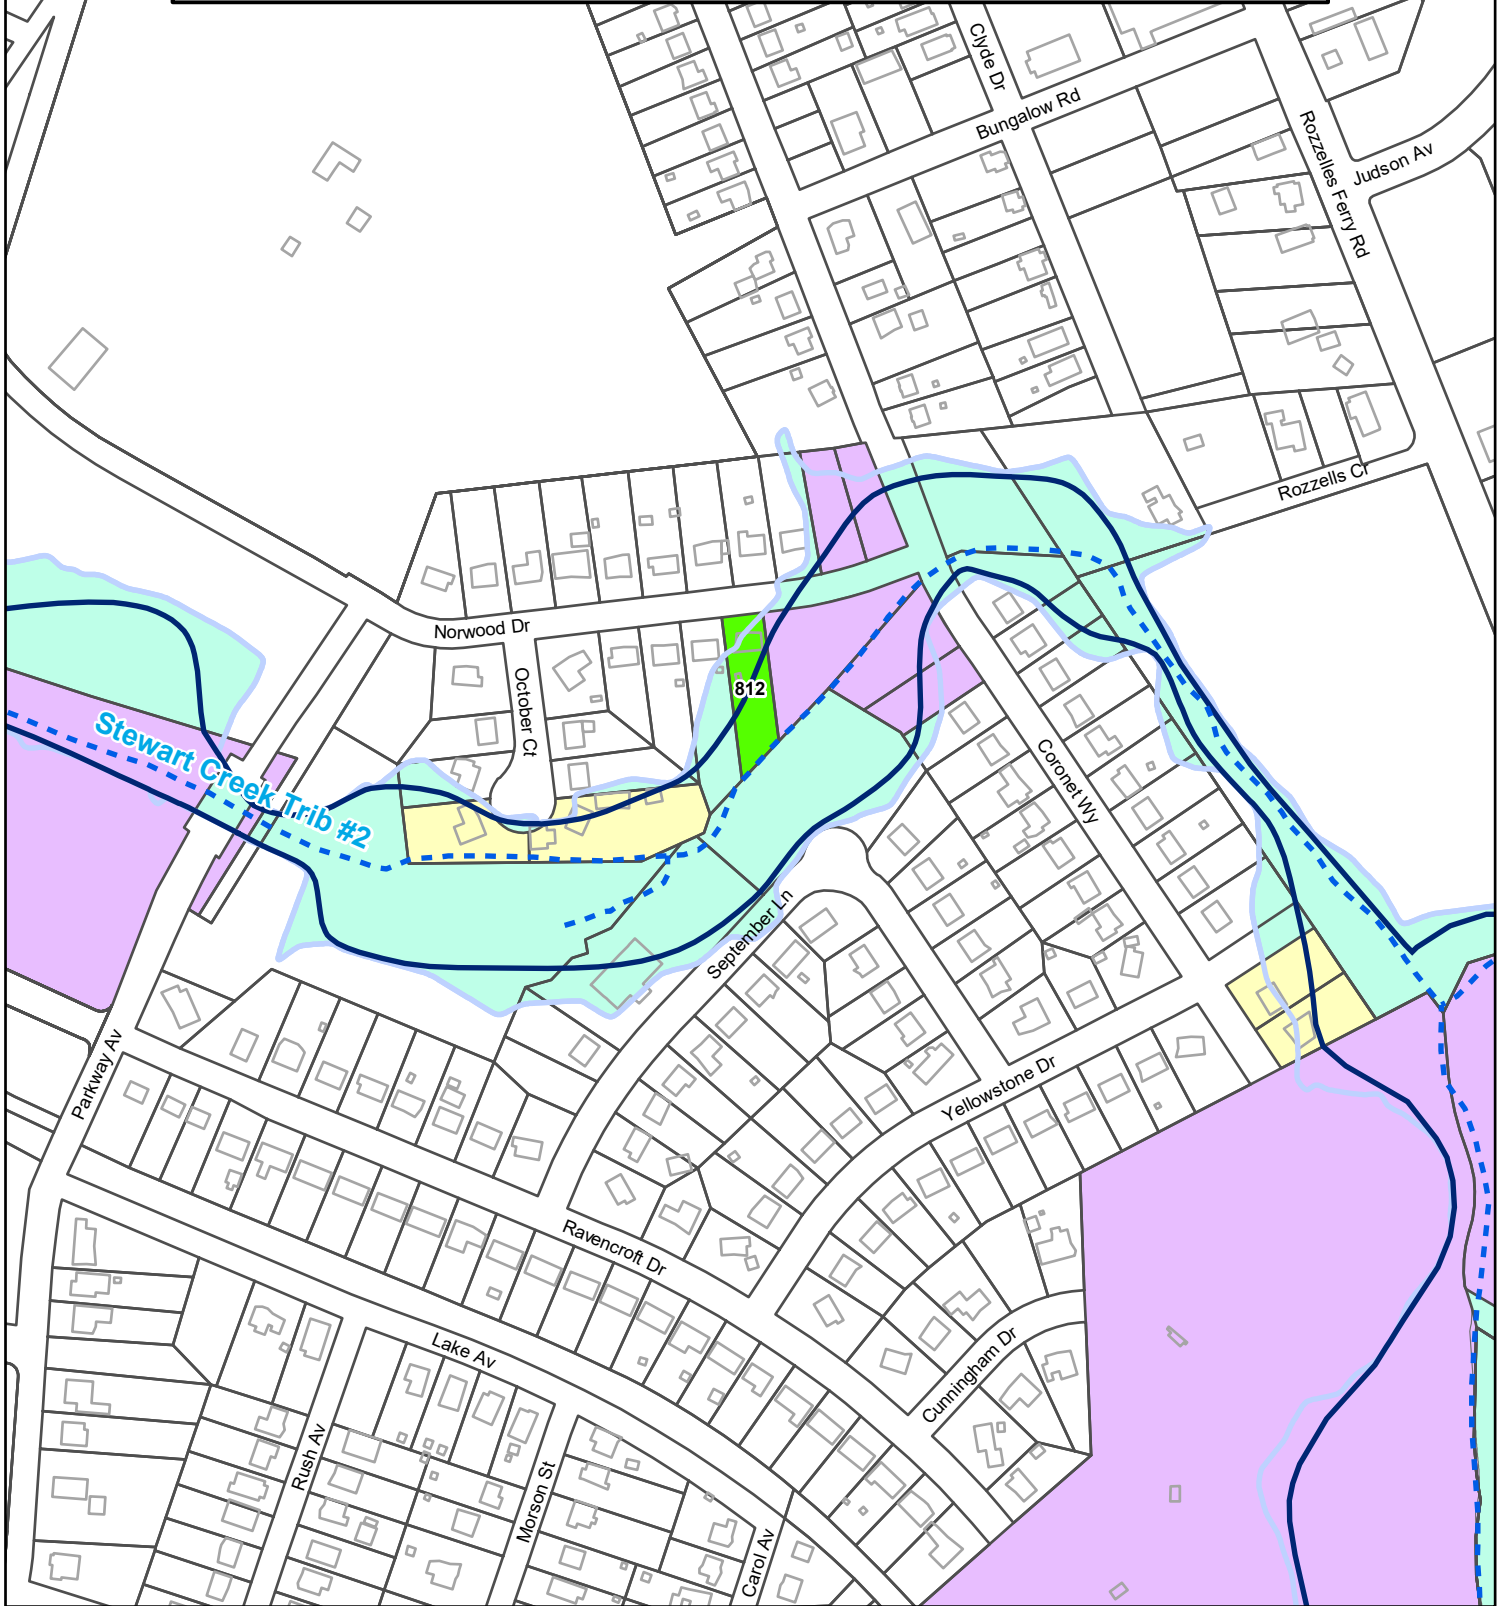

FLOODPLAIN PROPERTY ACQUISITION

FY19 CIP - Glendale Acres

Stewart Creek Trib #2

LEGEND	
	Parcels
	Creeks
	Floodplain
	Community Floodway
Acquisition Status	
	Requesting Approval
	Previously Approved
	Non-Participation
	Potential Acquisitions
	Mecklenburg County/City of Charlotte Owned