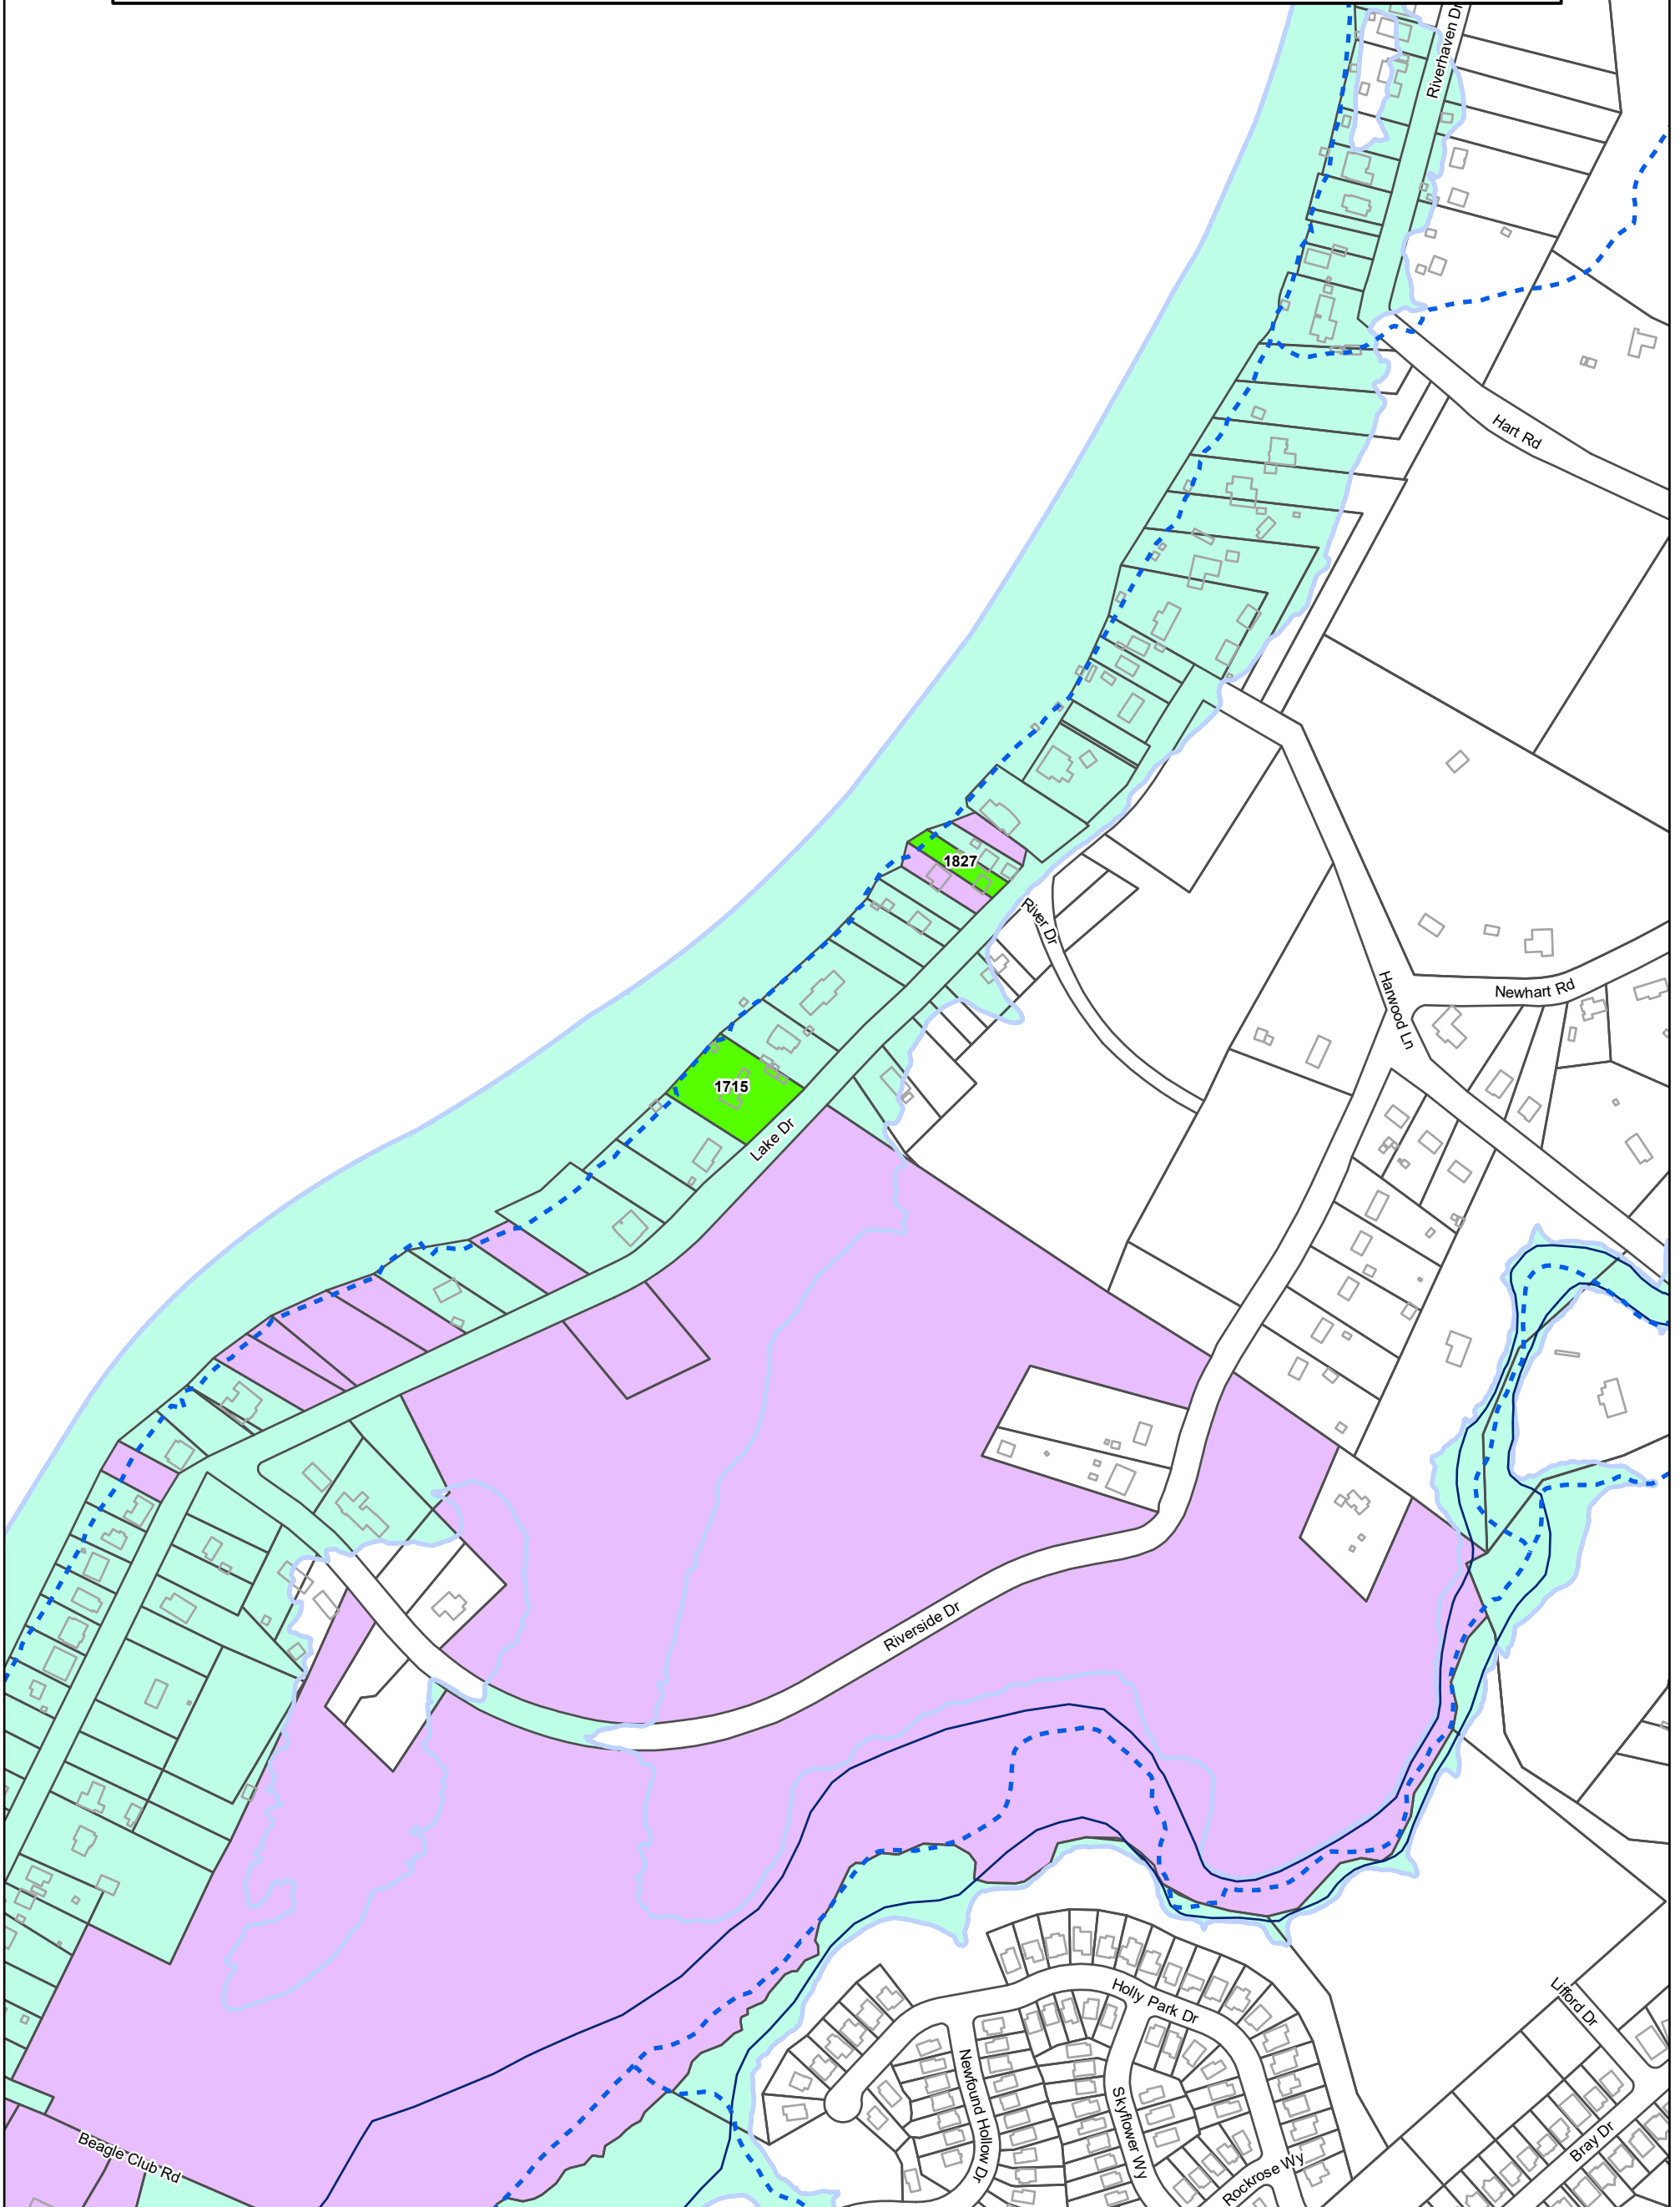

FLOODPLAIN PROPERTY ACQUISITION

FY25 Helene Resolution Quick Buy

Upper Lake Wylie - 1715 & 1827 Lake Drive

Charlotte-Mecklenburg Storm Water Services
PHONE: 311 WEB: stormwater.charmeck.org

LEGEND

- | Acquisition Status | |
|--|------------------------|
| Requesting Approval | Previously Approved |
| Non-Participation | Potential Acquisitions |
| Mecklenburg County/City of Charlotte Owned | |
- | | |
|-----------------|--------------------|
| Parcels | Creeks |
| FEMA Floodplain | Community Floodway |