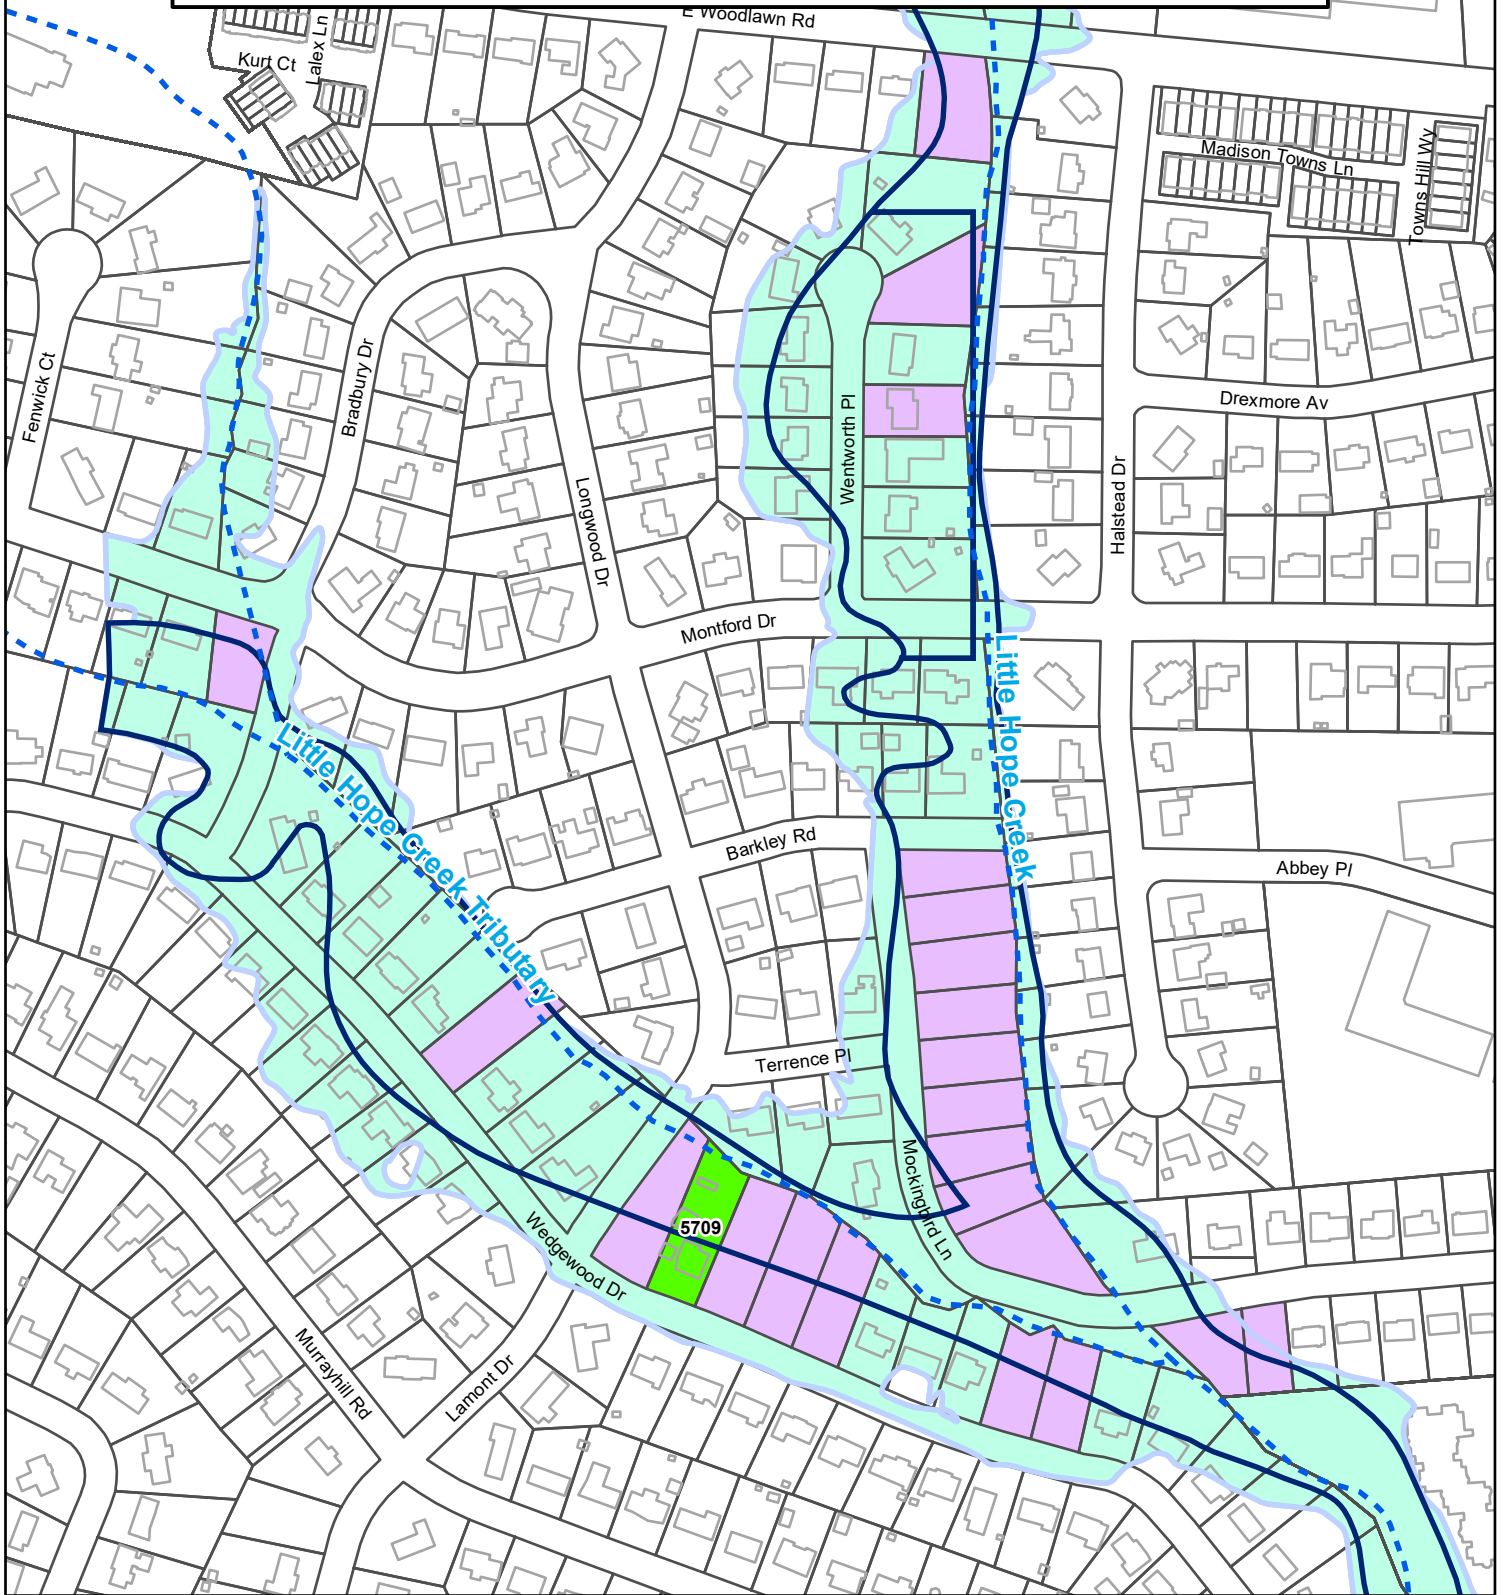

FLOODPLAIN PROPERTY ACQUISITION

FY25 CIP - 5709 Wedgewood Drive

Madison Park - Little Hope Creek

LEGEND	
	Parcels
	Creeks
	FEMA Floodplain
	Community Floodway
Acquisition Status	
	Requesting Approval
	Previously Approved
	Non-Participation
	Potential Acquisitions
	Mecklenburg County/City of Charlotte Owned