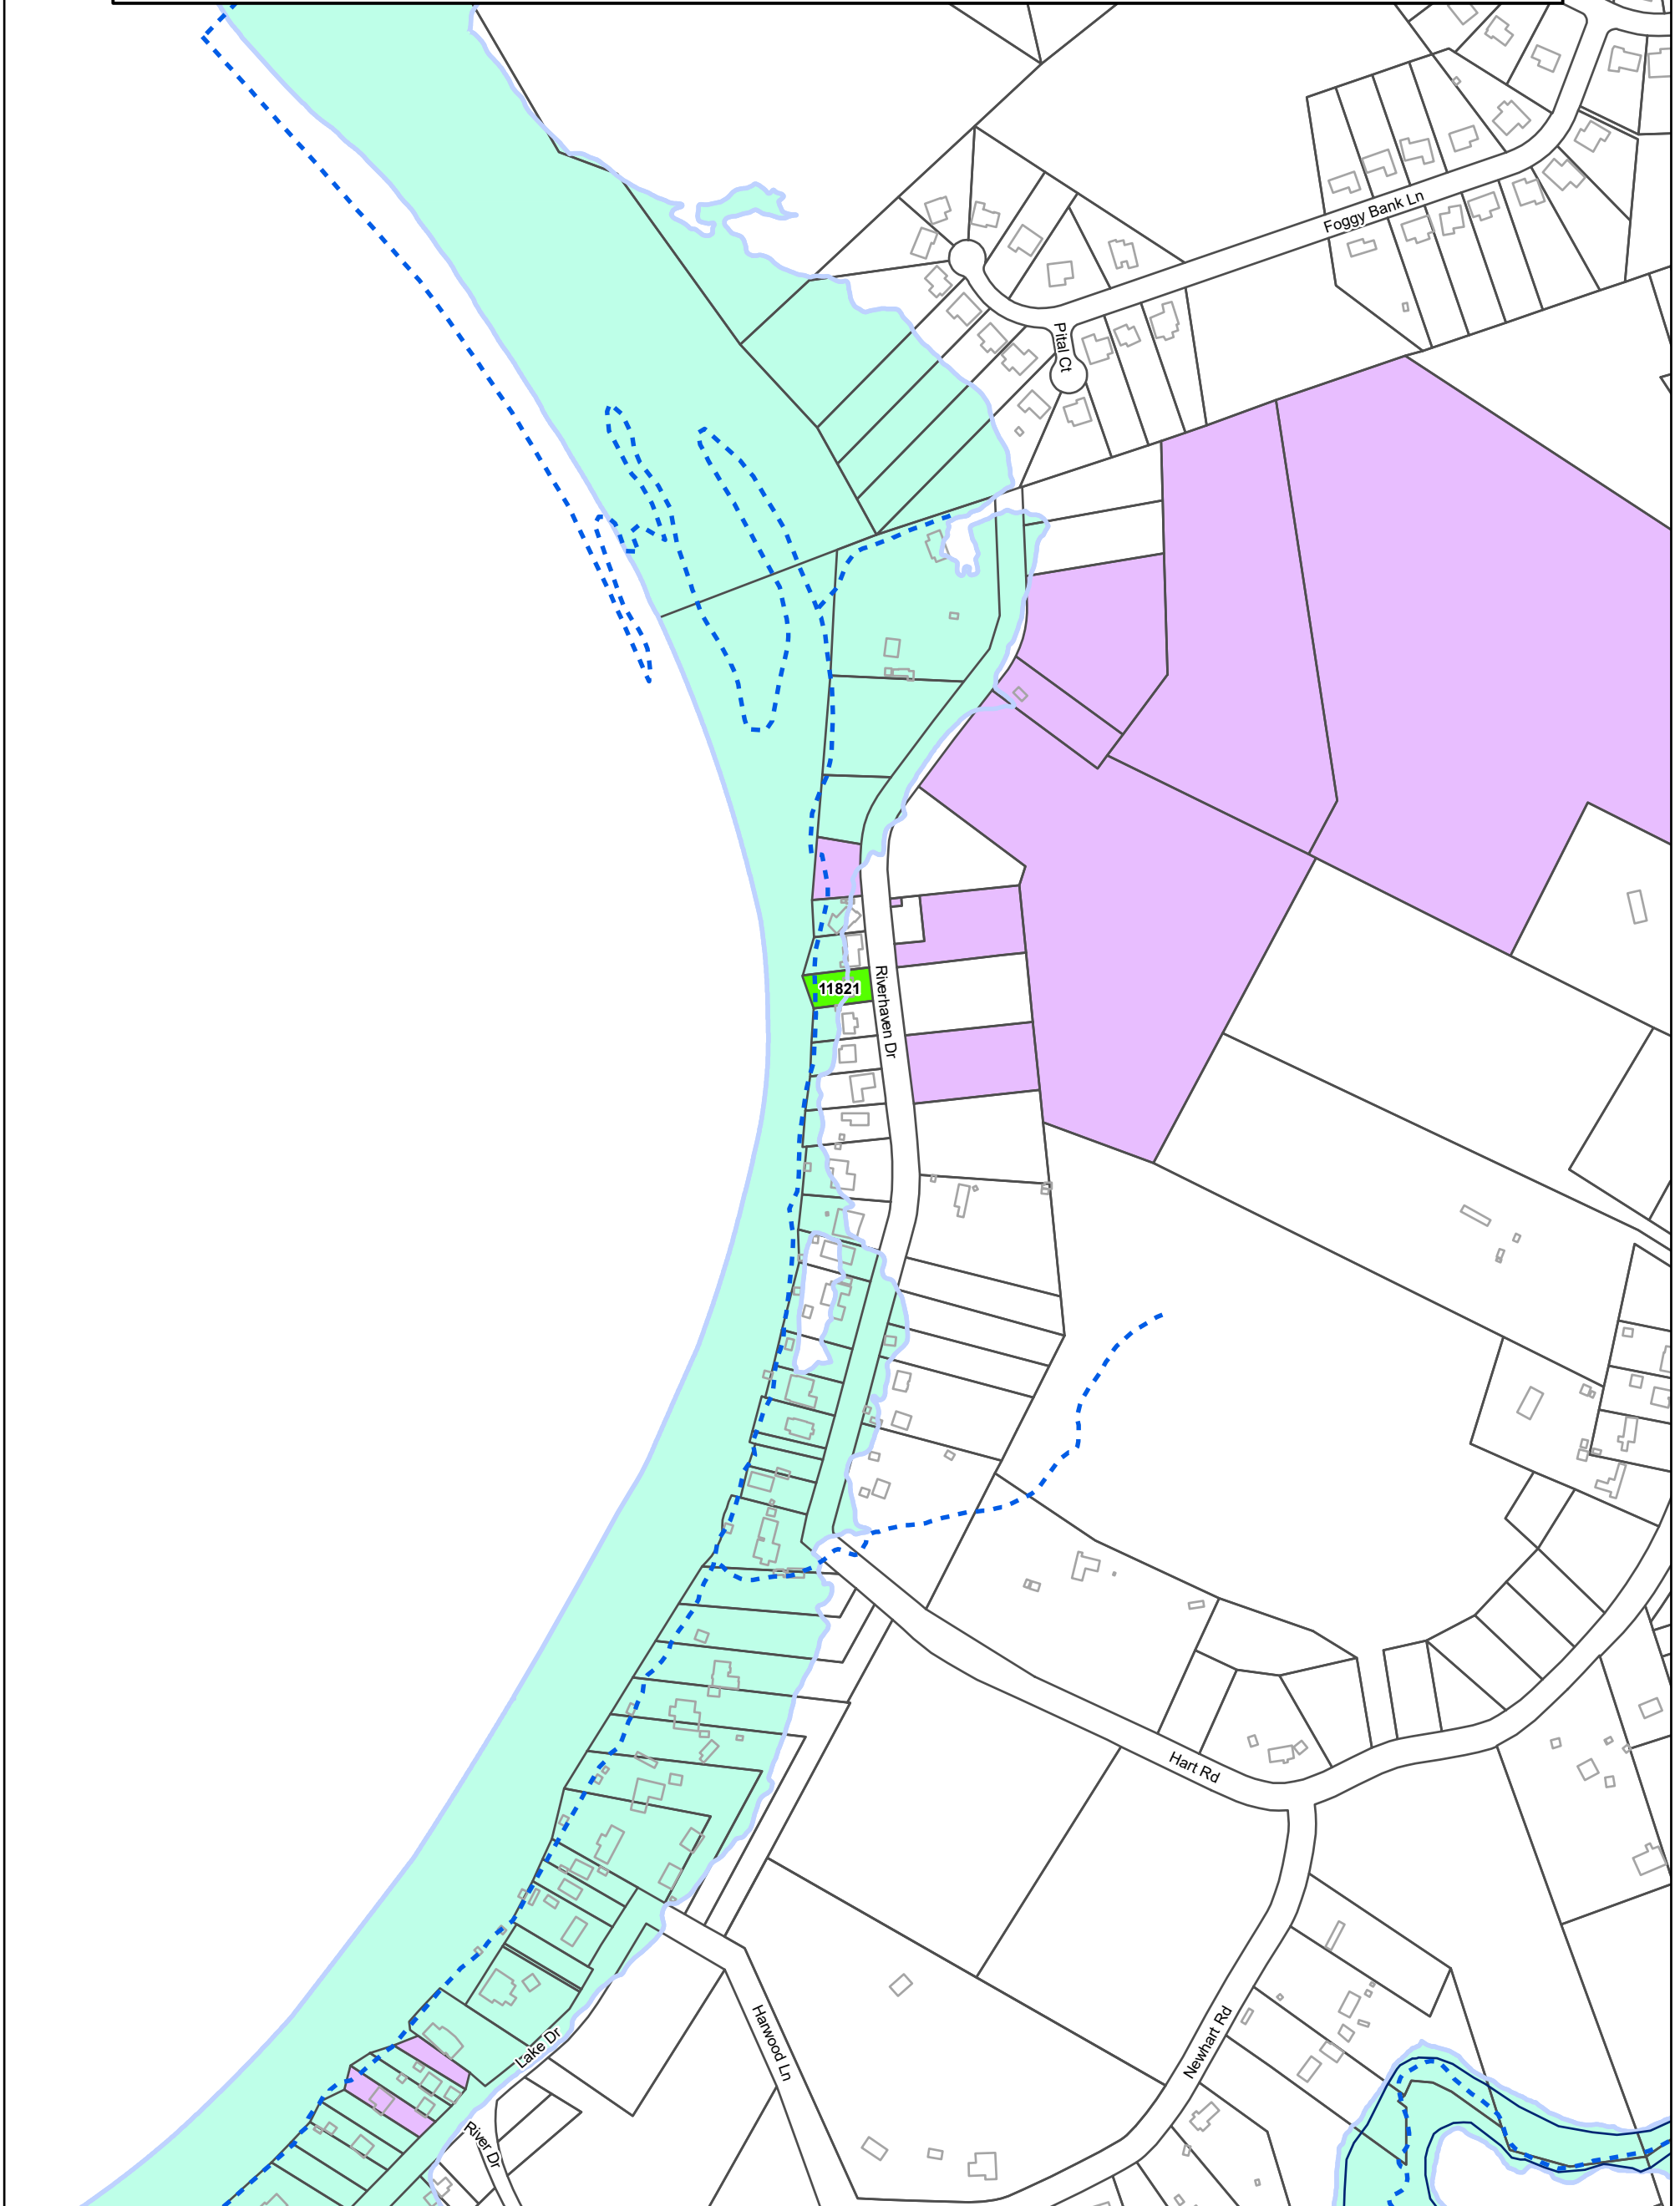

FLOODPLAIN PROPERTY ACQUISITION

FY25 Helene Resolution Quick Buy

Upper Lake Wylie - 11821 Riverhaven Drive

Charlotte-Mecklenburg Storm Water Services
 PHONE: 311 WEB: stormwater.charmeck.org

LEGEND

Acquisition Status

- Requesting Approval
- Previously Approved
- Non-Participation
- Potential Acquisitions
- Mecklenburg County/City of Charlotte Owned

- Parcels
- Creeks
- FEMA Floodplain
- Community Floodway