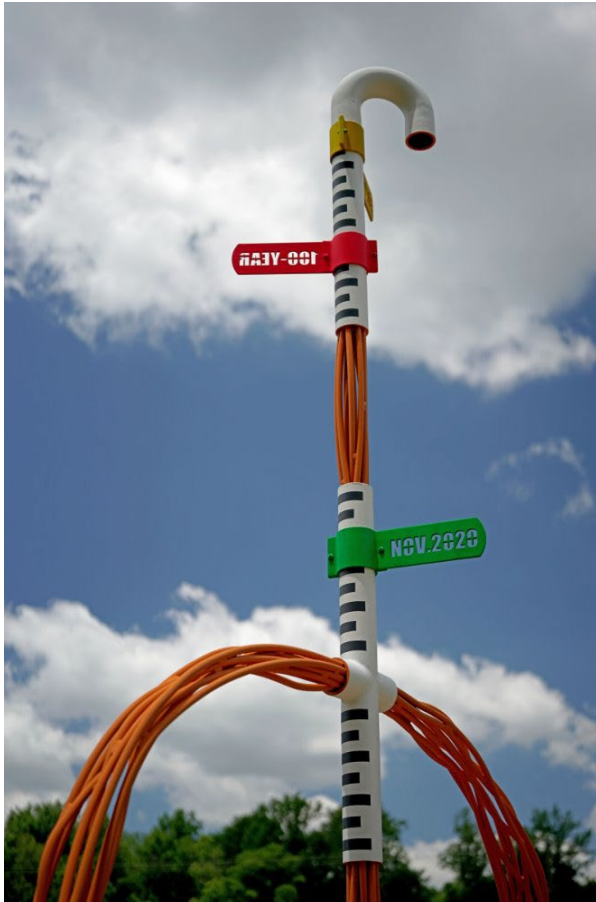

Diver, a Flood Marker

Marek Ranis

Confluence of Mallard Creek and
Toby Creek, near UNC Charlotte

ARTS & SCIENCE
COUNCIL

ARTS & SCIENCE
COUNCIL

ARTS & SCIENCE
COUNCIL