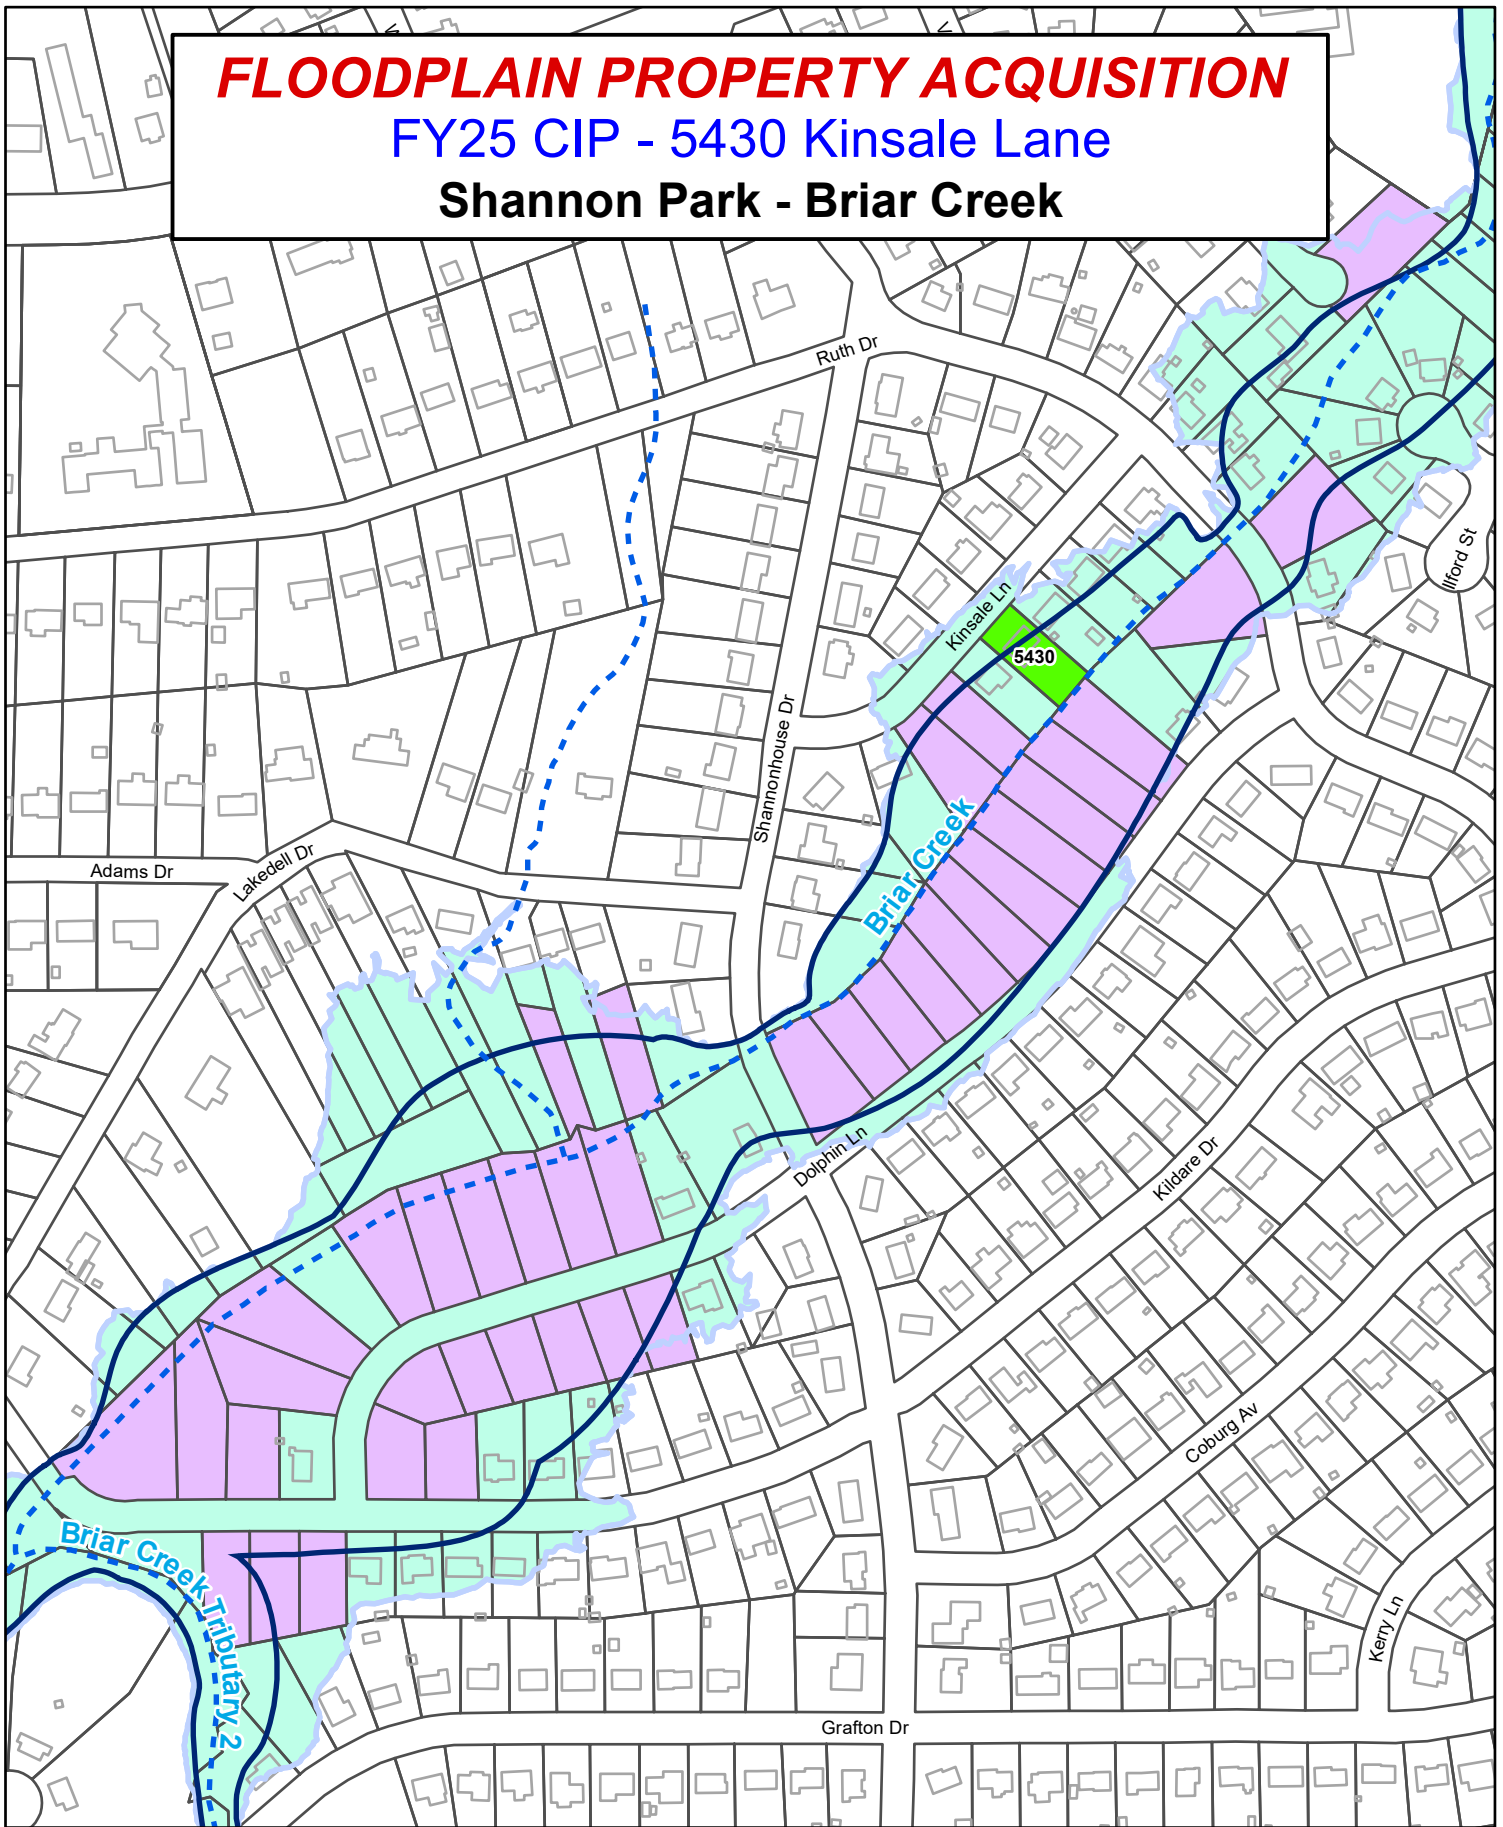

FLOODPLAIN PROPERTY ACQUISITION

FY25 CIP - 5430 Kinsale Lane

Shannon Park - Briar Creek

LEGEND		
Acquisition Status		 Parcels
	Requesting Approval	 Creeks
	Non-Participation	 FEMA Floodplain
	Mecklenburg County/City of Charlotte Owned	 Community Floodway
	Previously Approved	
	Potential Acquisitions	