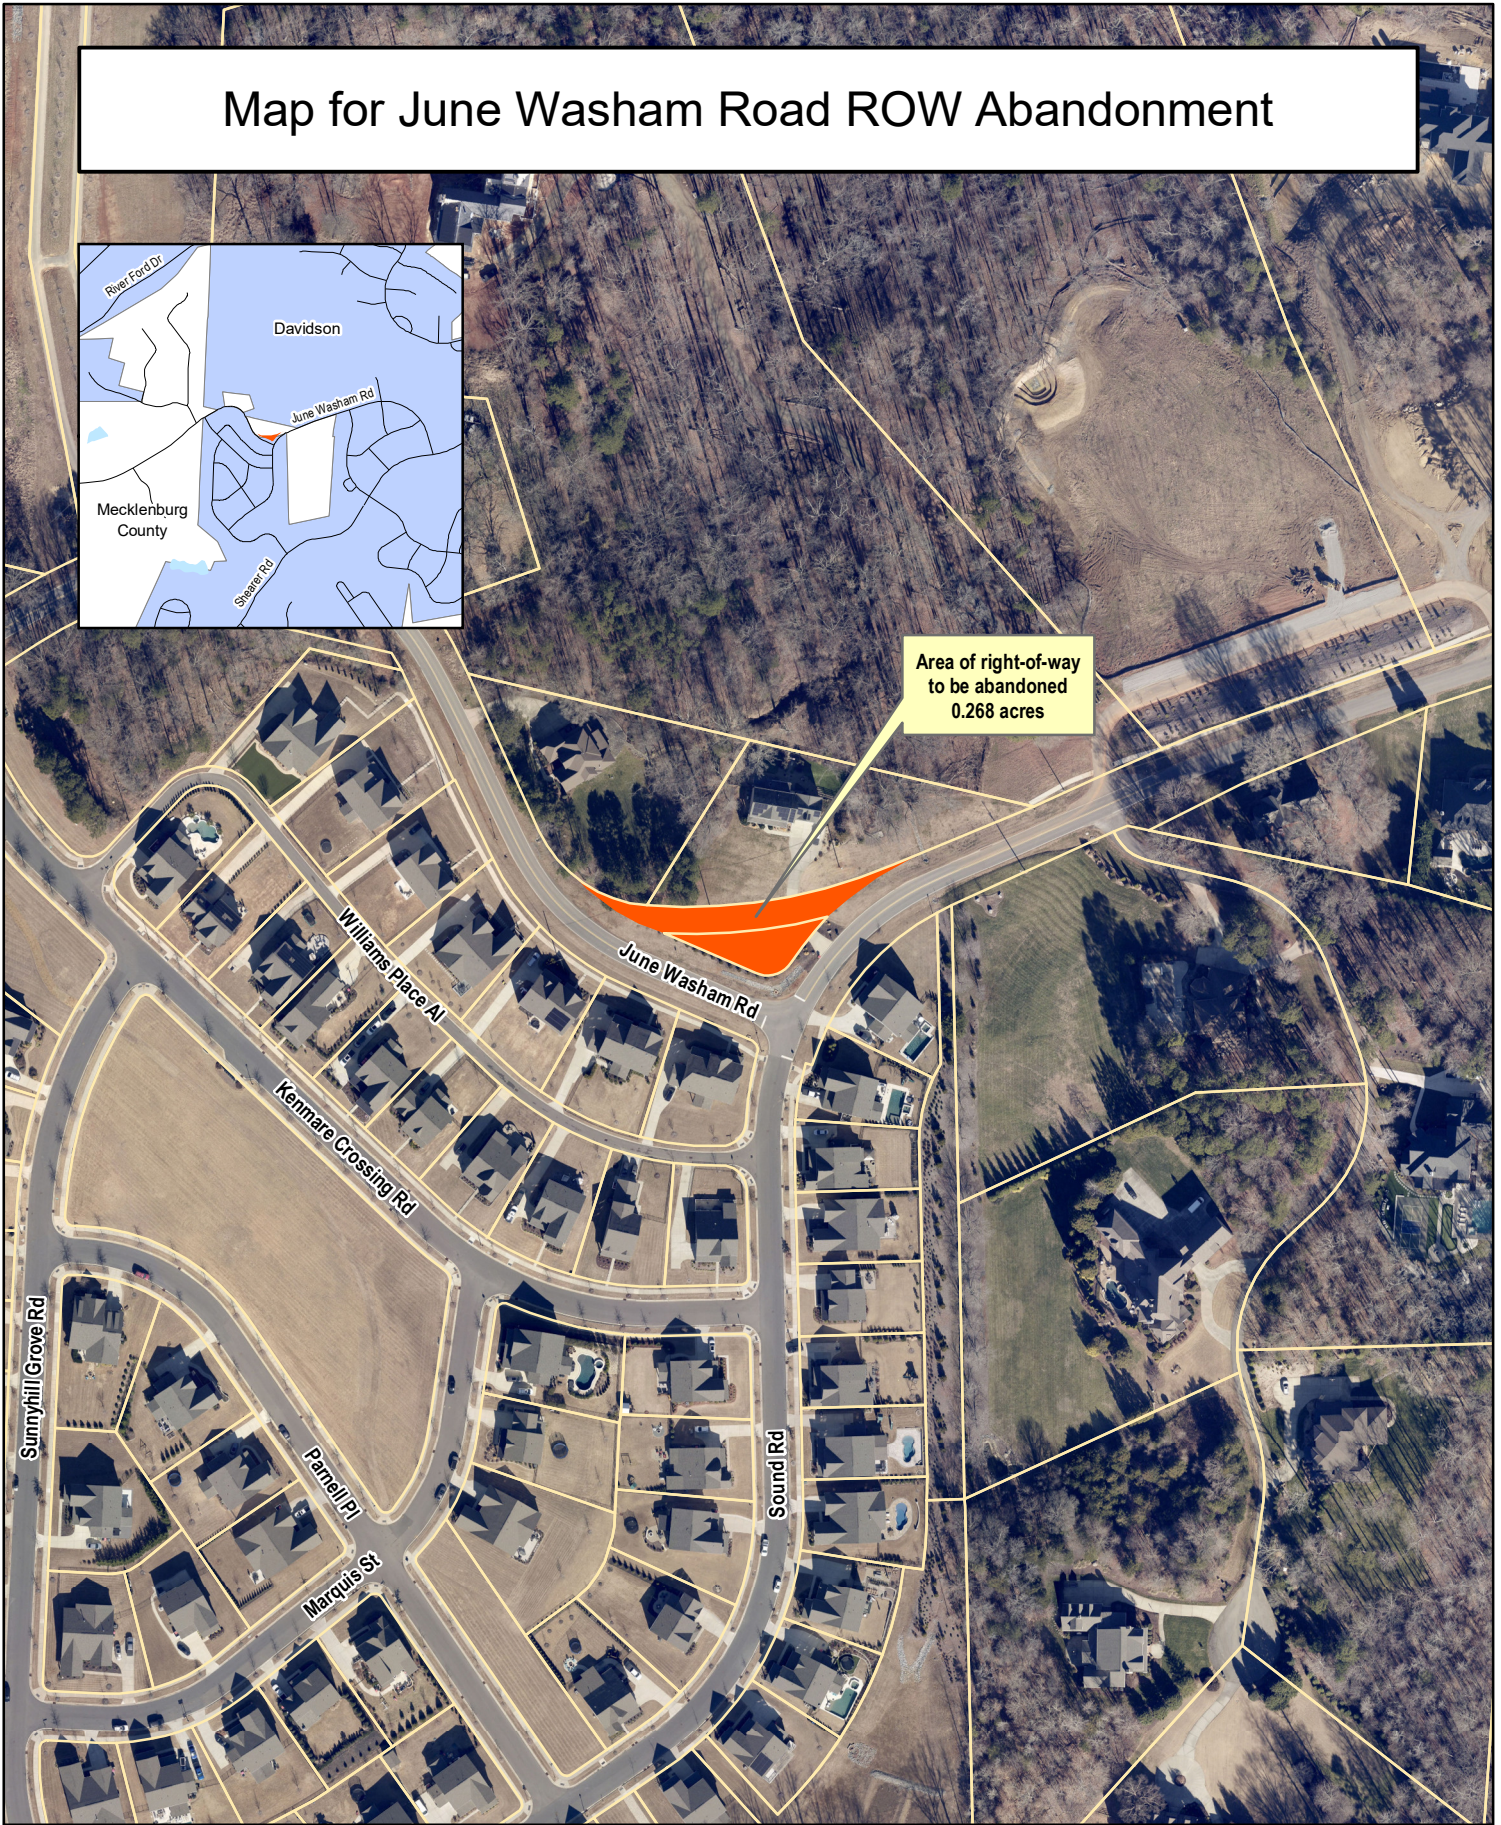

Map for June Washam Road ROW Abandonment

Area of right-of-way to be abandoned
0.268 acres

Charlotte-Mecklenburg Storm Water Services
PHONE: 311 WEB: stormwater.charmeck.org

0 100 200 Feet

LEGEND

 Right-of-way Abandonment (0.268 acres)  Parcel Boundaries

Map prepared by Mecklenburg County GIS: February 26, 2025
Aerial Photography: January 2025