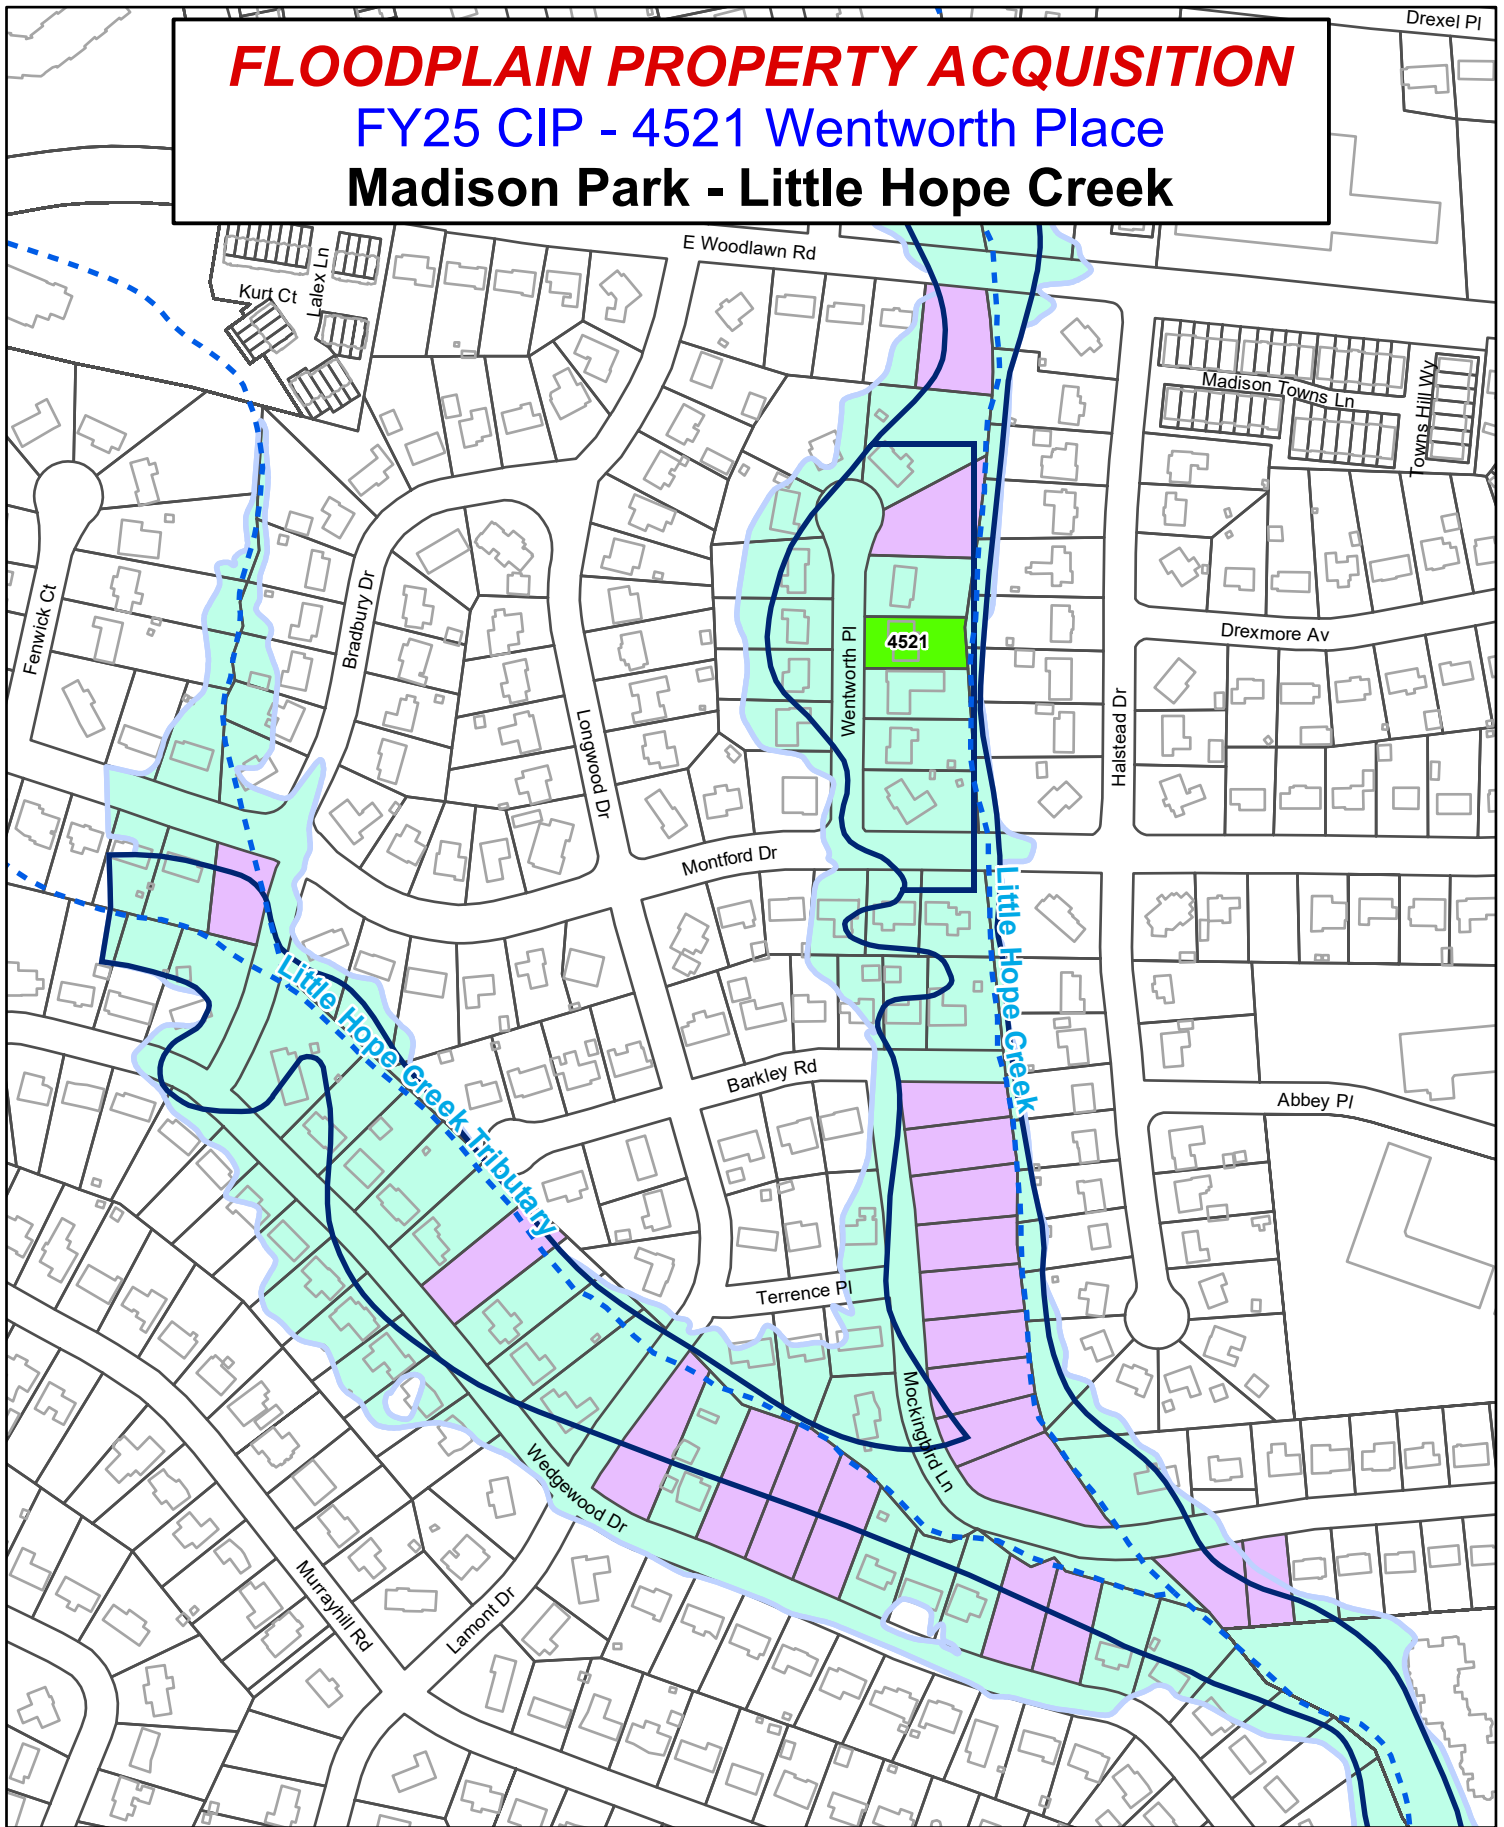

FLOODPLAIN PROPERTY ACQUISITION

FY25 CIP - 4521 Wentworth Place

Madison Park - Little Hope Creek

Charlotte-Mecklenburg Storm Water Services
 PHONE: 311 WEB: stormwater.charmeck.org

LEGEND

Acquisition Status

- Requesting Approval
- Non-Participation
- Mecklenburg County/City of Charlotte Owned
- Previously Approved
- Potential Acquisitions

- Parcels
- Creeks
- FEMA Floodplain
- Community Floodway