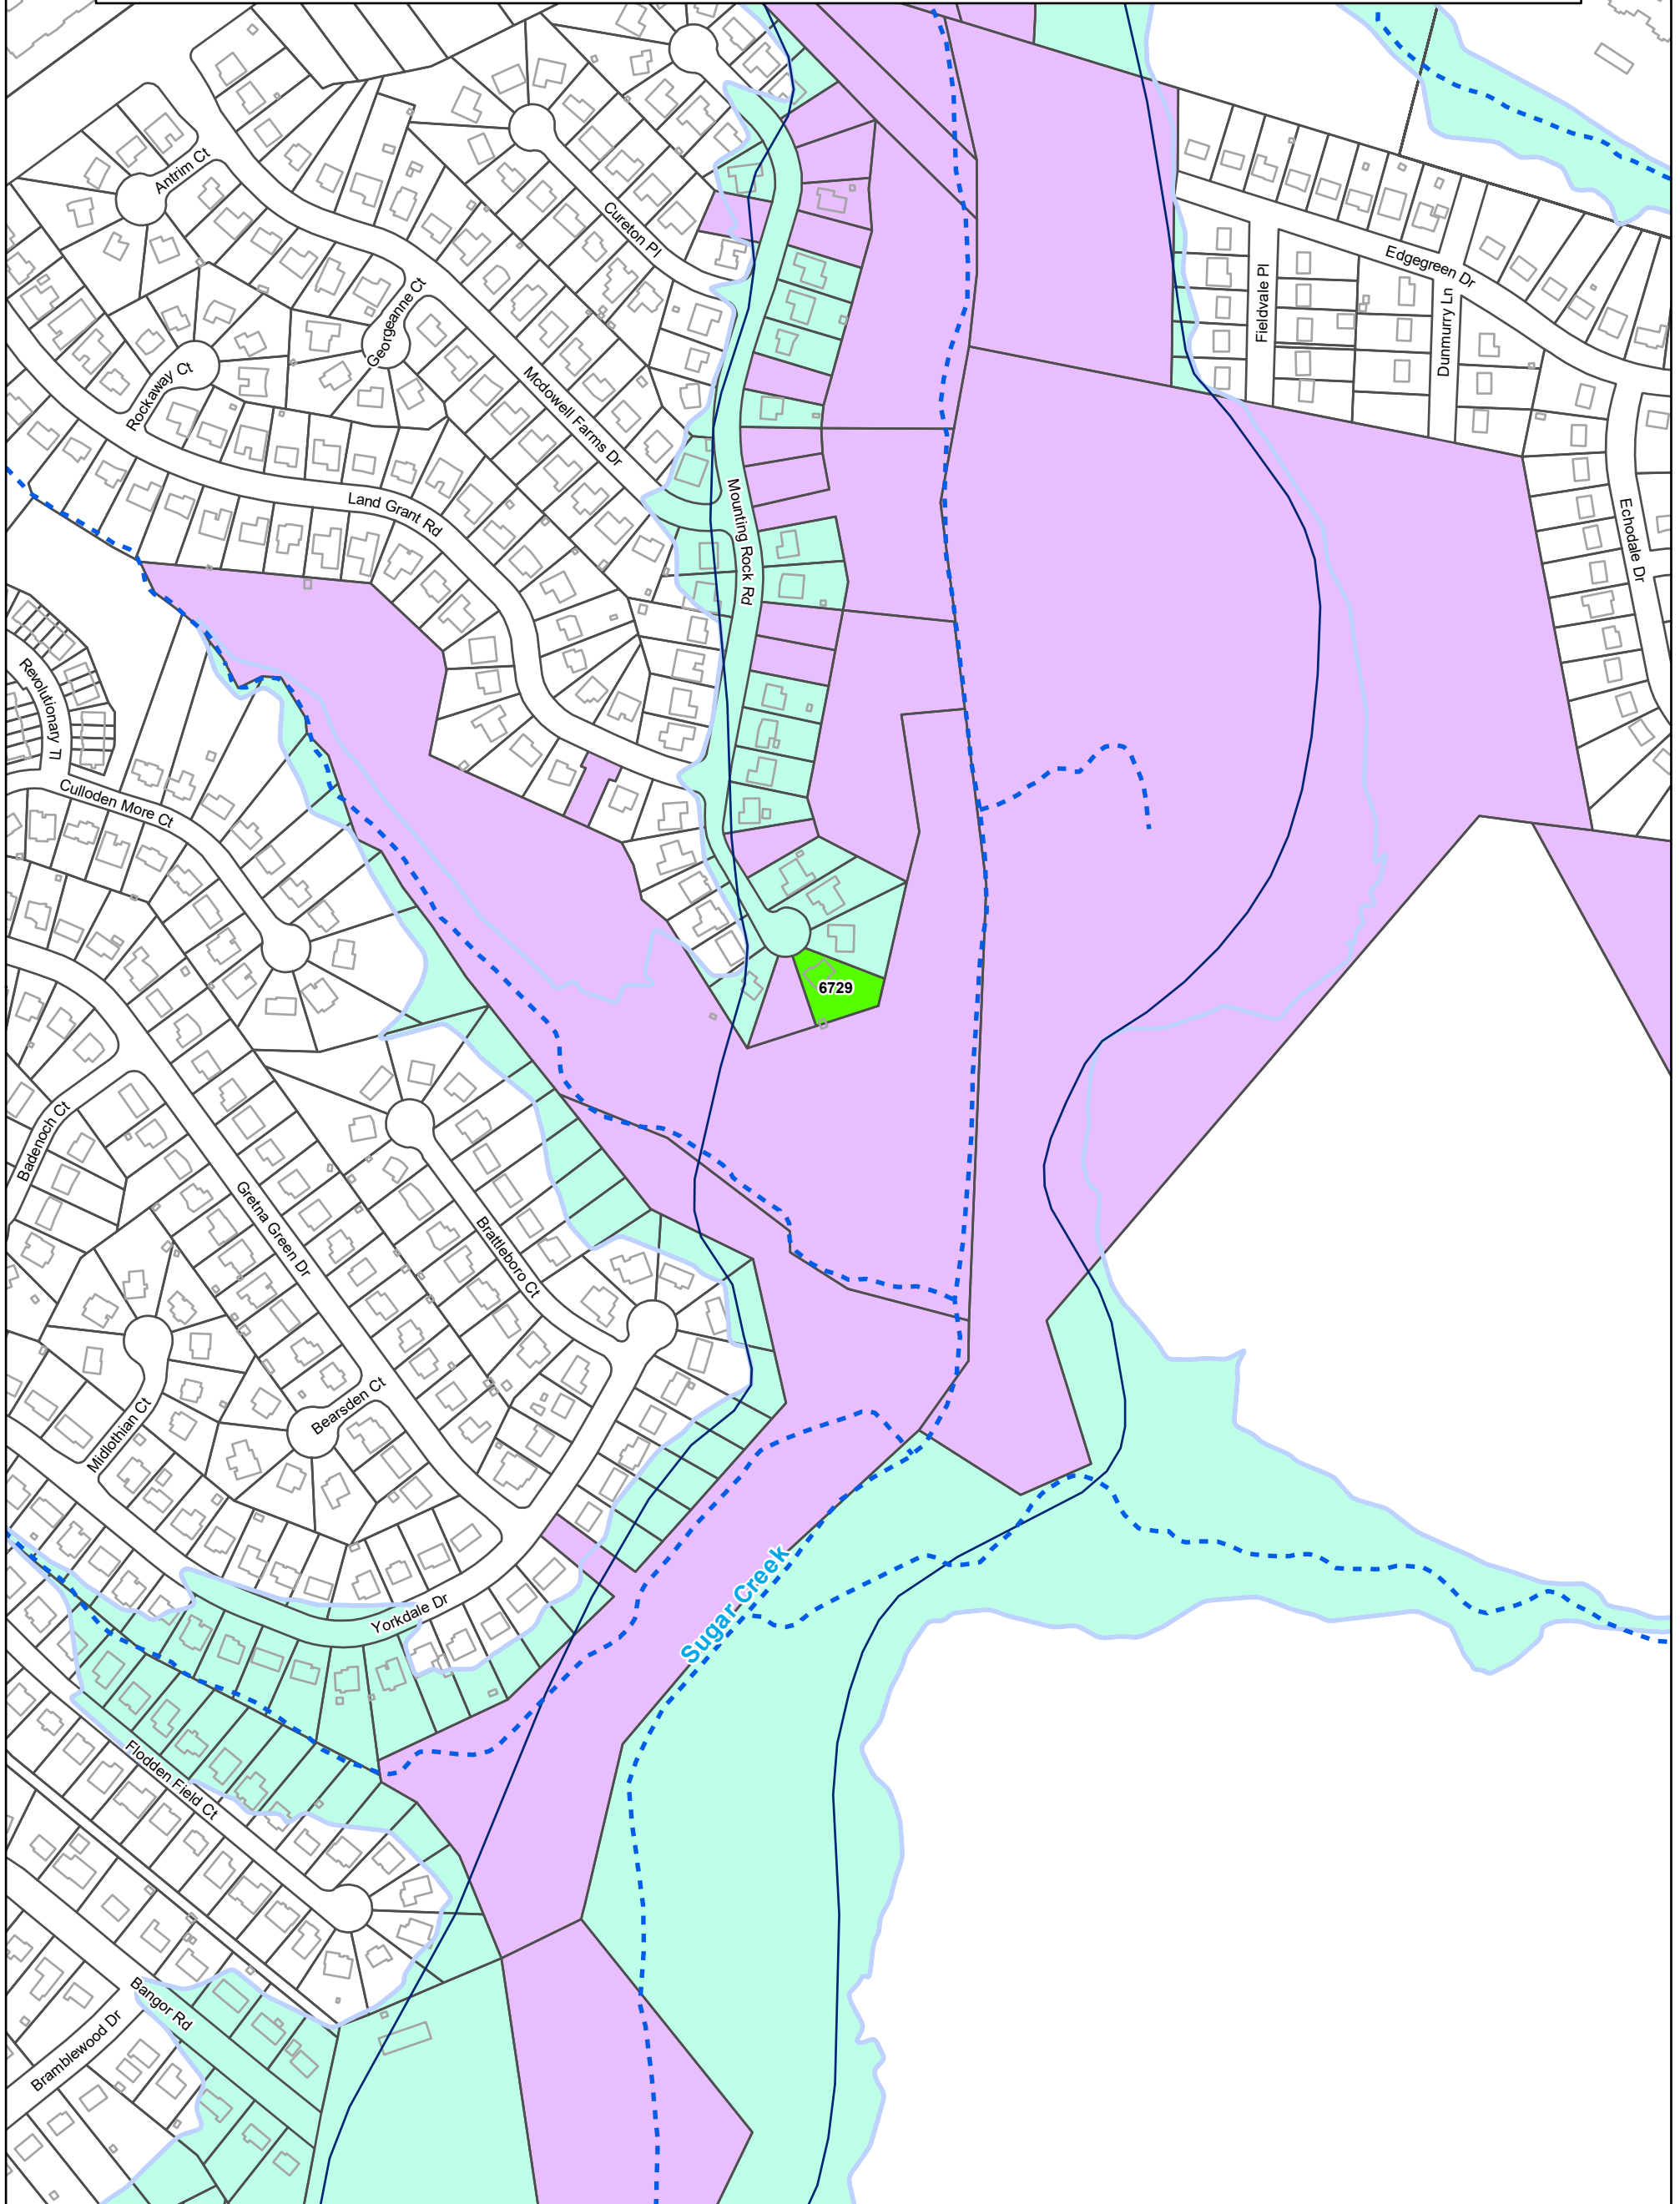

# FLOODPLAIN PROPERTY ACQUISITION

FY26 CIP – McDowell Meadows

6729 Mounting Rock Road - Sugar Creek

Charlotte-Mecklenburg Storm Water Services  
PHONE: 311 WEB: stormwater.charmeck.org

### LEGEND

#### Acquisition Status

- Requesting Approval
- Previously Approved
- Non-Participation
- Potential Acquisitions
- Mecklenburg County/City of Charlotte Owned

- Parcels
- Creeks
- FEMA Floodplain
- Community Floodway