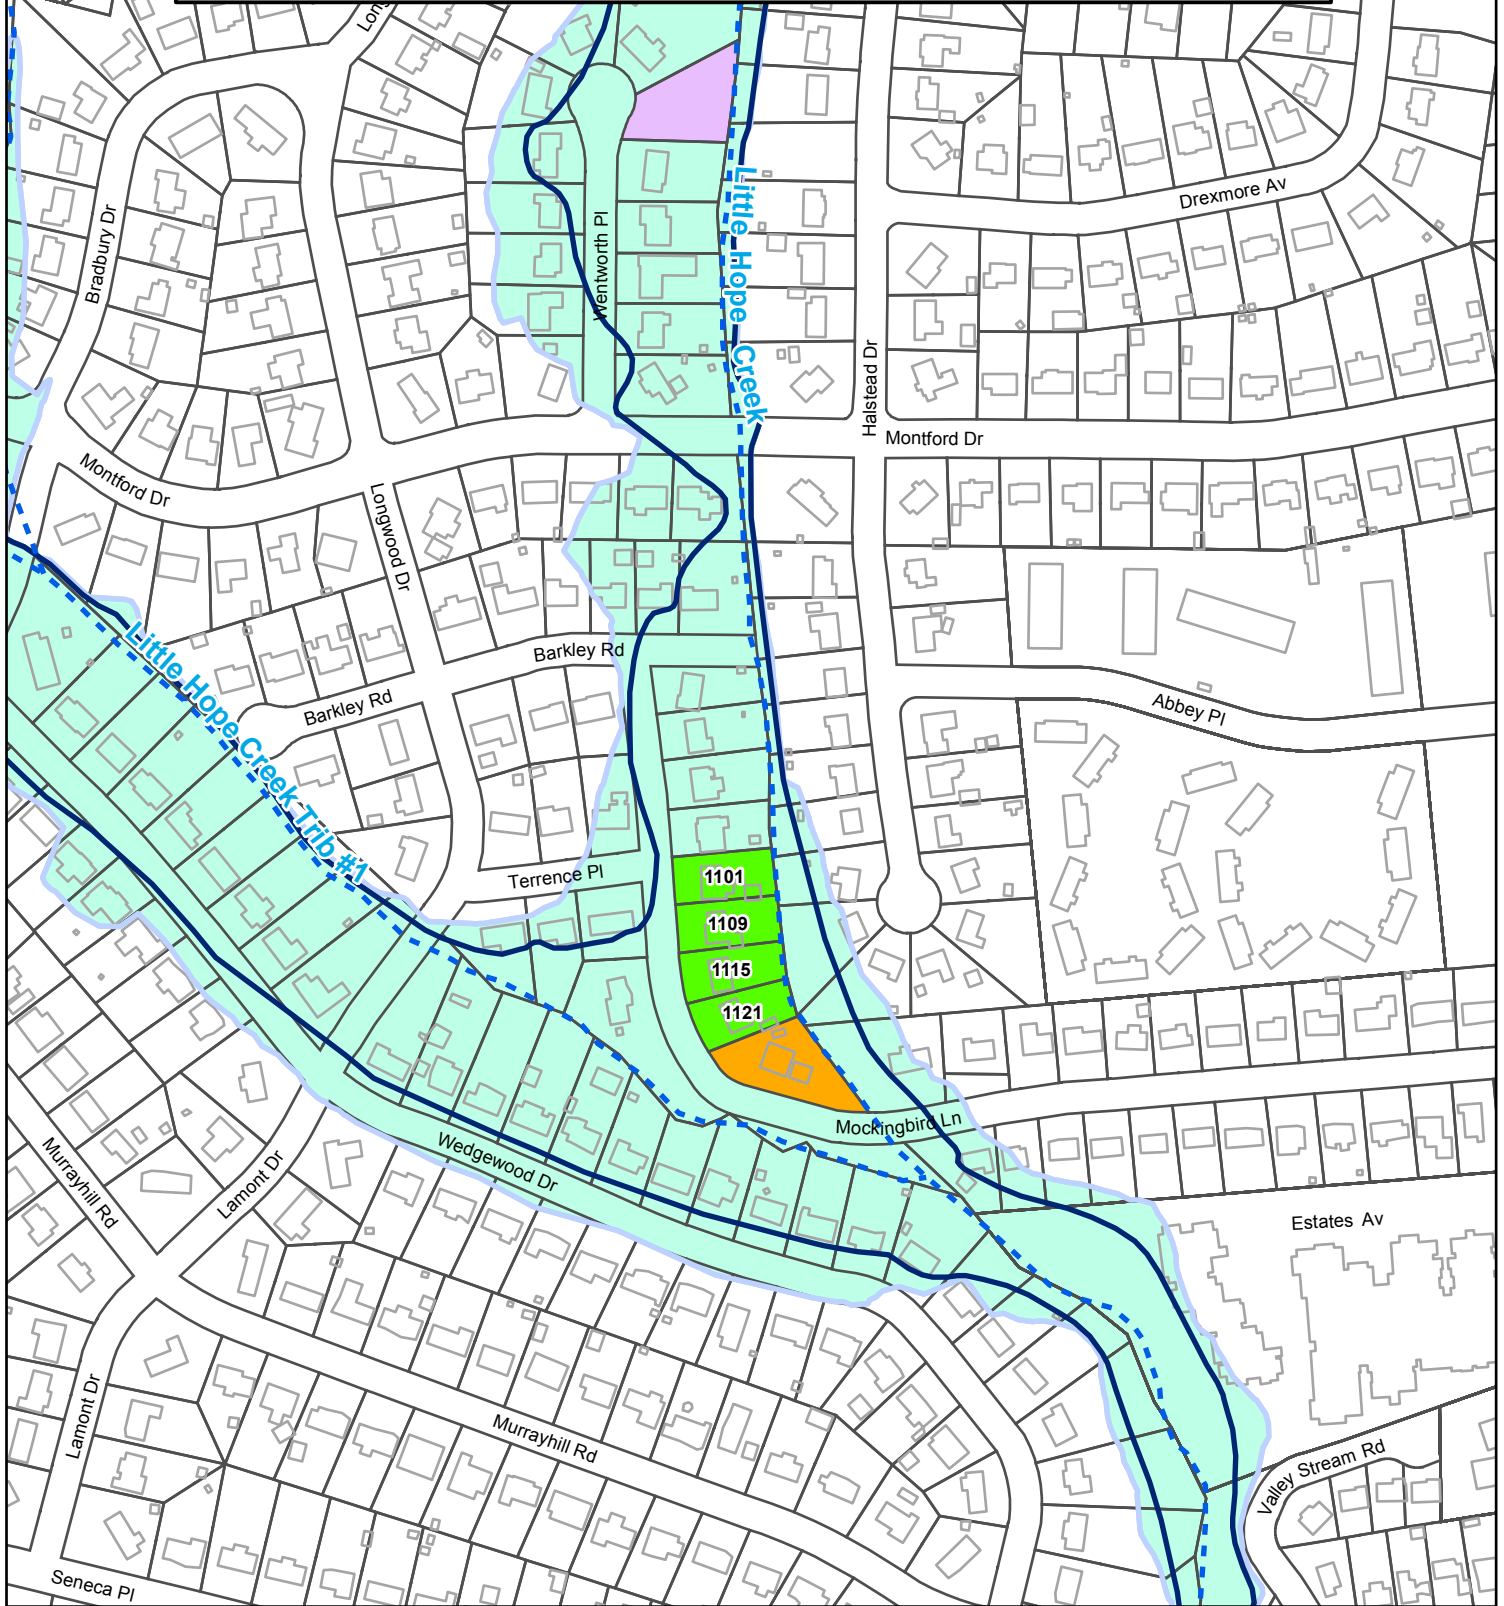

FLOODPLAIN PROPERTY ACQUISITION

HMA 2013 - Mockingbird Lane

Little Hope Creek

LEGEND	
	Requesting Approval
	Non-Participation
	Mecklenburg County/City of Charlotte Owned
	Previously Approved/Acquired
	Potential Acquisitions
	Parcels
	Creeks
	Floodplain
	Community Floodway