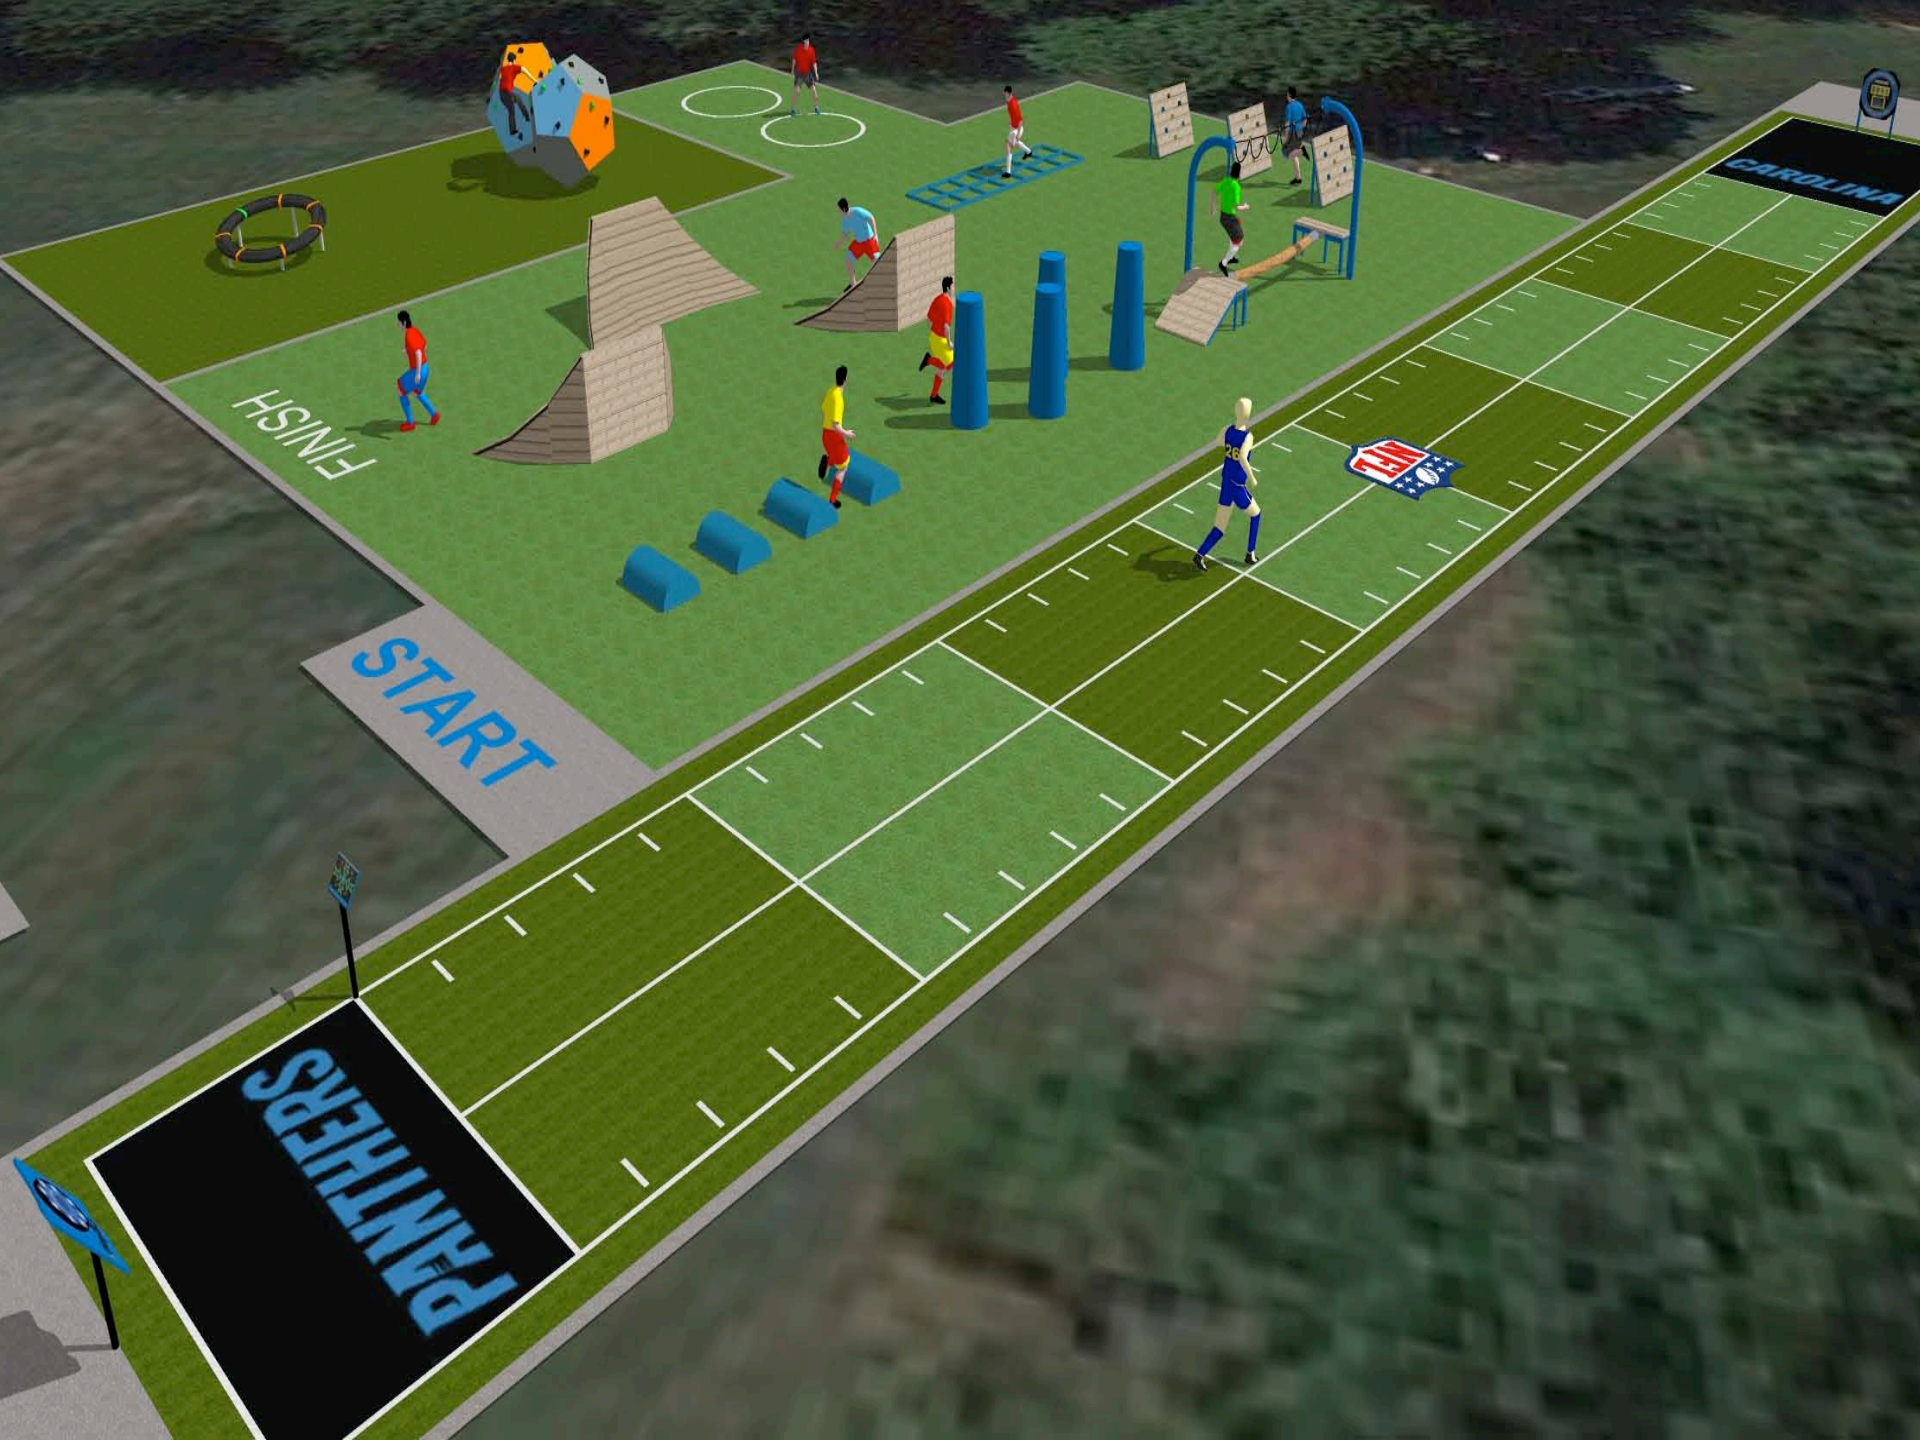

Aerial Site Plan

FINISH

START

PANTHERS

CAROLINA

CAROLINA

PANTHERS

NFL

START

FINISH

START

FINISH

FINISH

CAROLINA PANTHERS

Play60

PLAY WITH CONFIDENCE

PLAY FOR BETTER PLAYERS EVERY DAY

CAROLINA PANTHERS

STOPWATCH

00:45

min

sec

40 YARD DASH CHALLENGE

WELCOME TO
SCENIC

Lakeview Park

PARK HOURS:
8AM - SUNSET
PARK INFO: 1-800-255-2440

Wave -W

Superstar Card