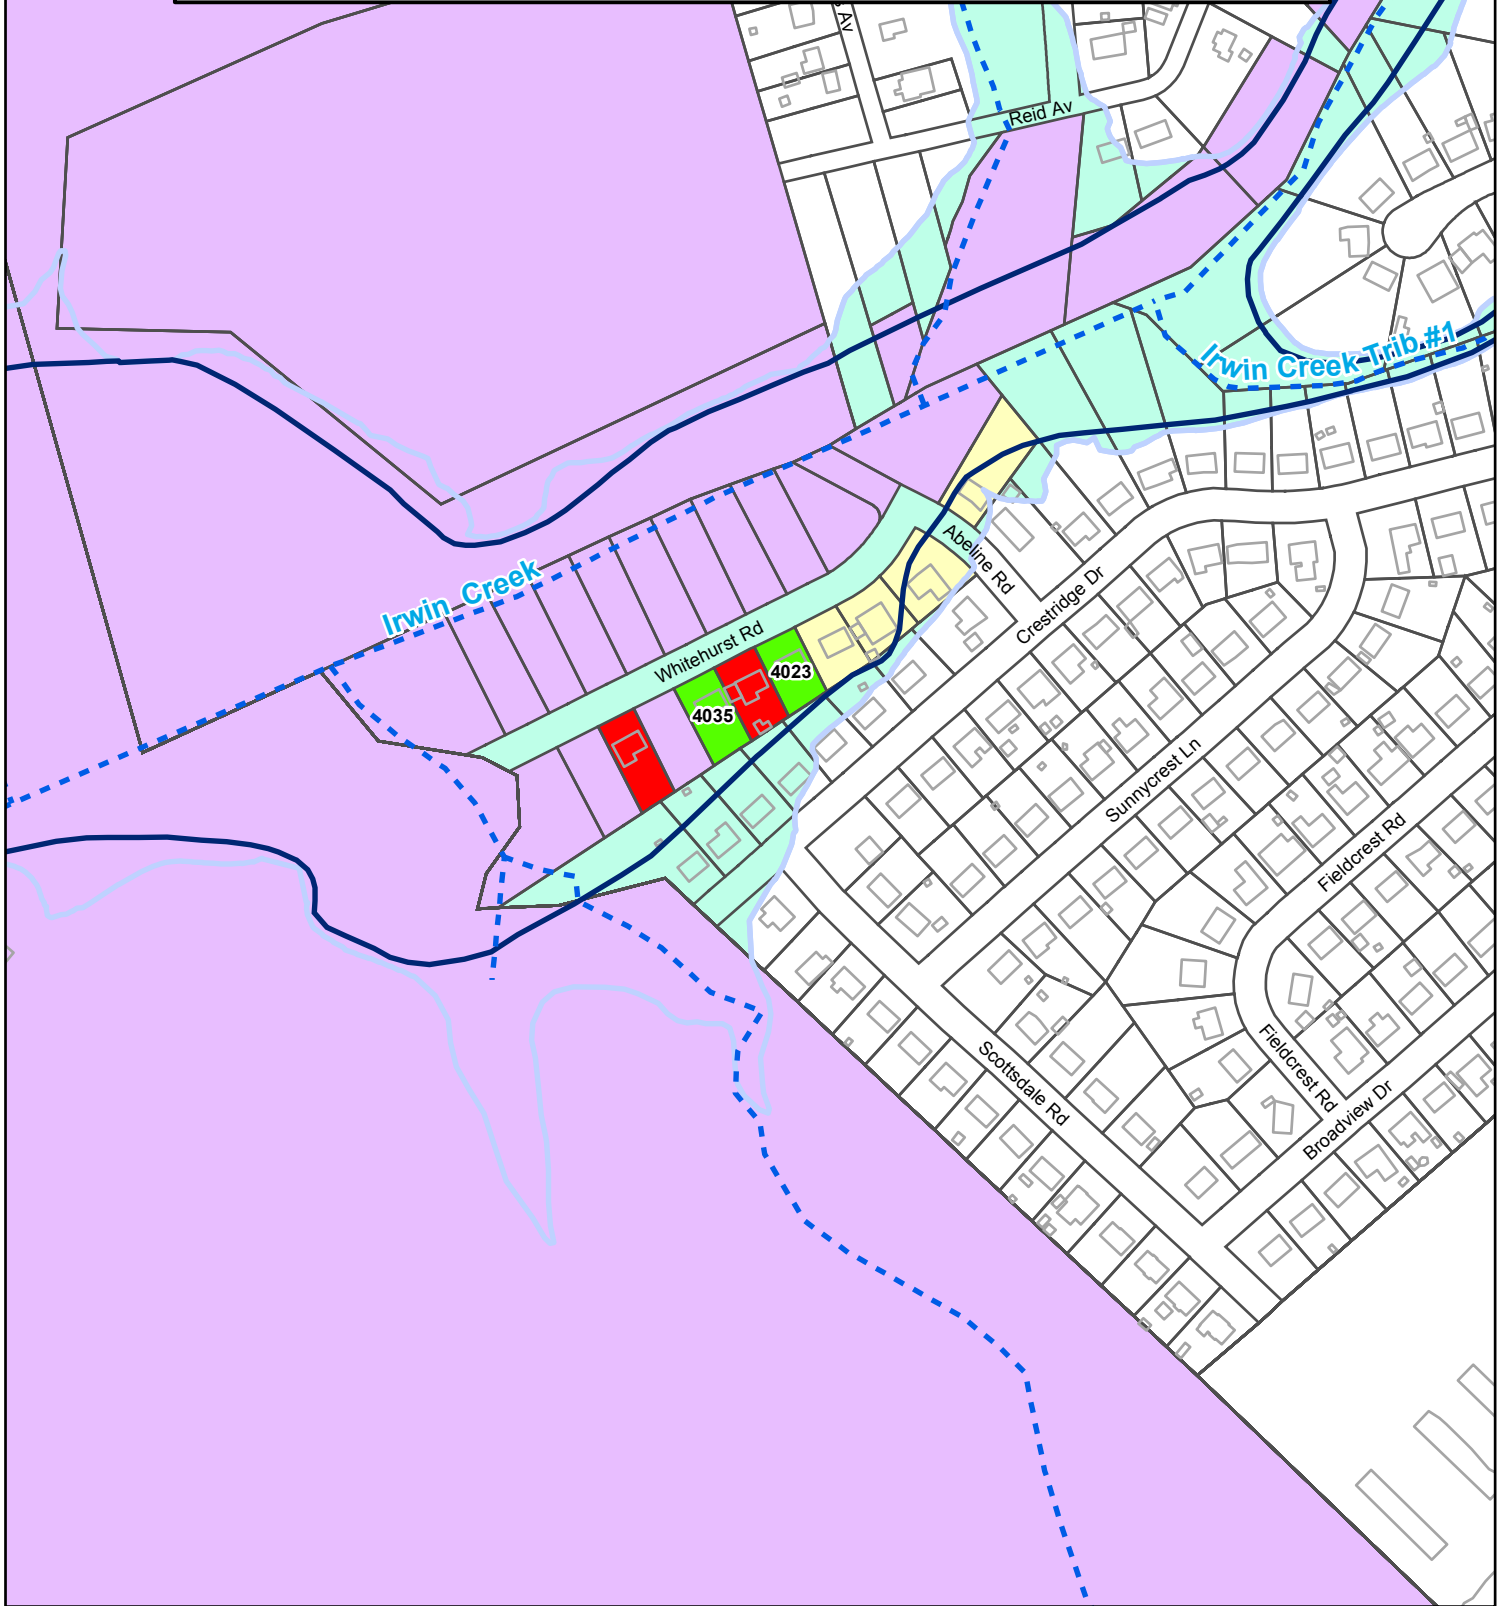

FLOODPLAIN PROPERTY ACQUISITION

Orphan Parcel Plan - Whitehurst Road

Irwin Creek

LEGEND	
Acquisition Status	
■ Requesting Approval	■ Previously Approved
■ Non-Participation	■ Potential Acquisitions
■ Mecklenburg County/City of Charlotte Owned	
Parcels	Creeks
	Floodplain
	Community Floodway