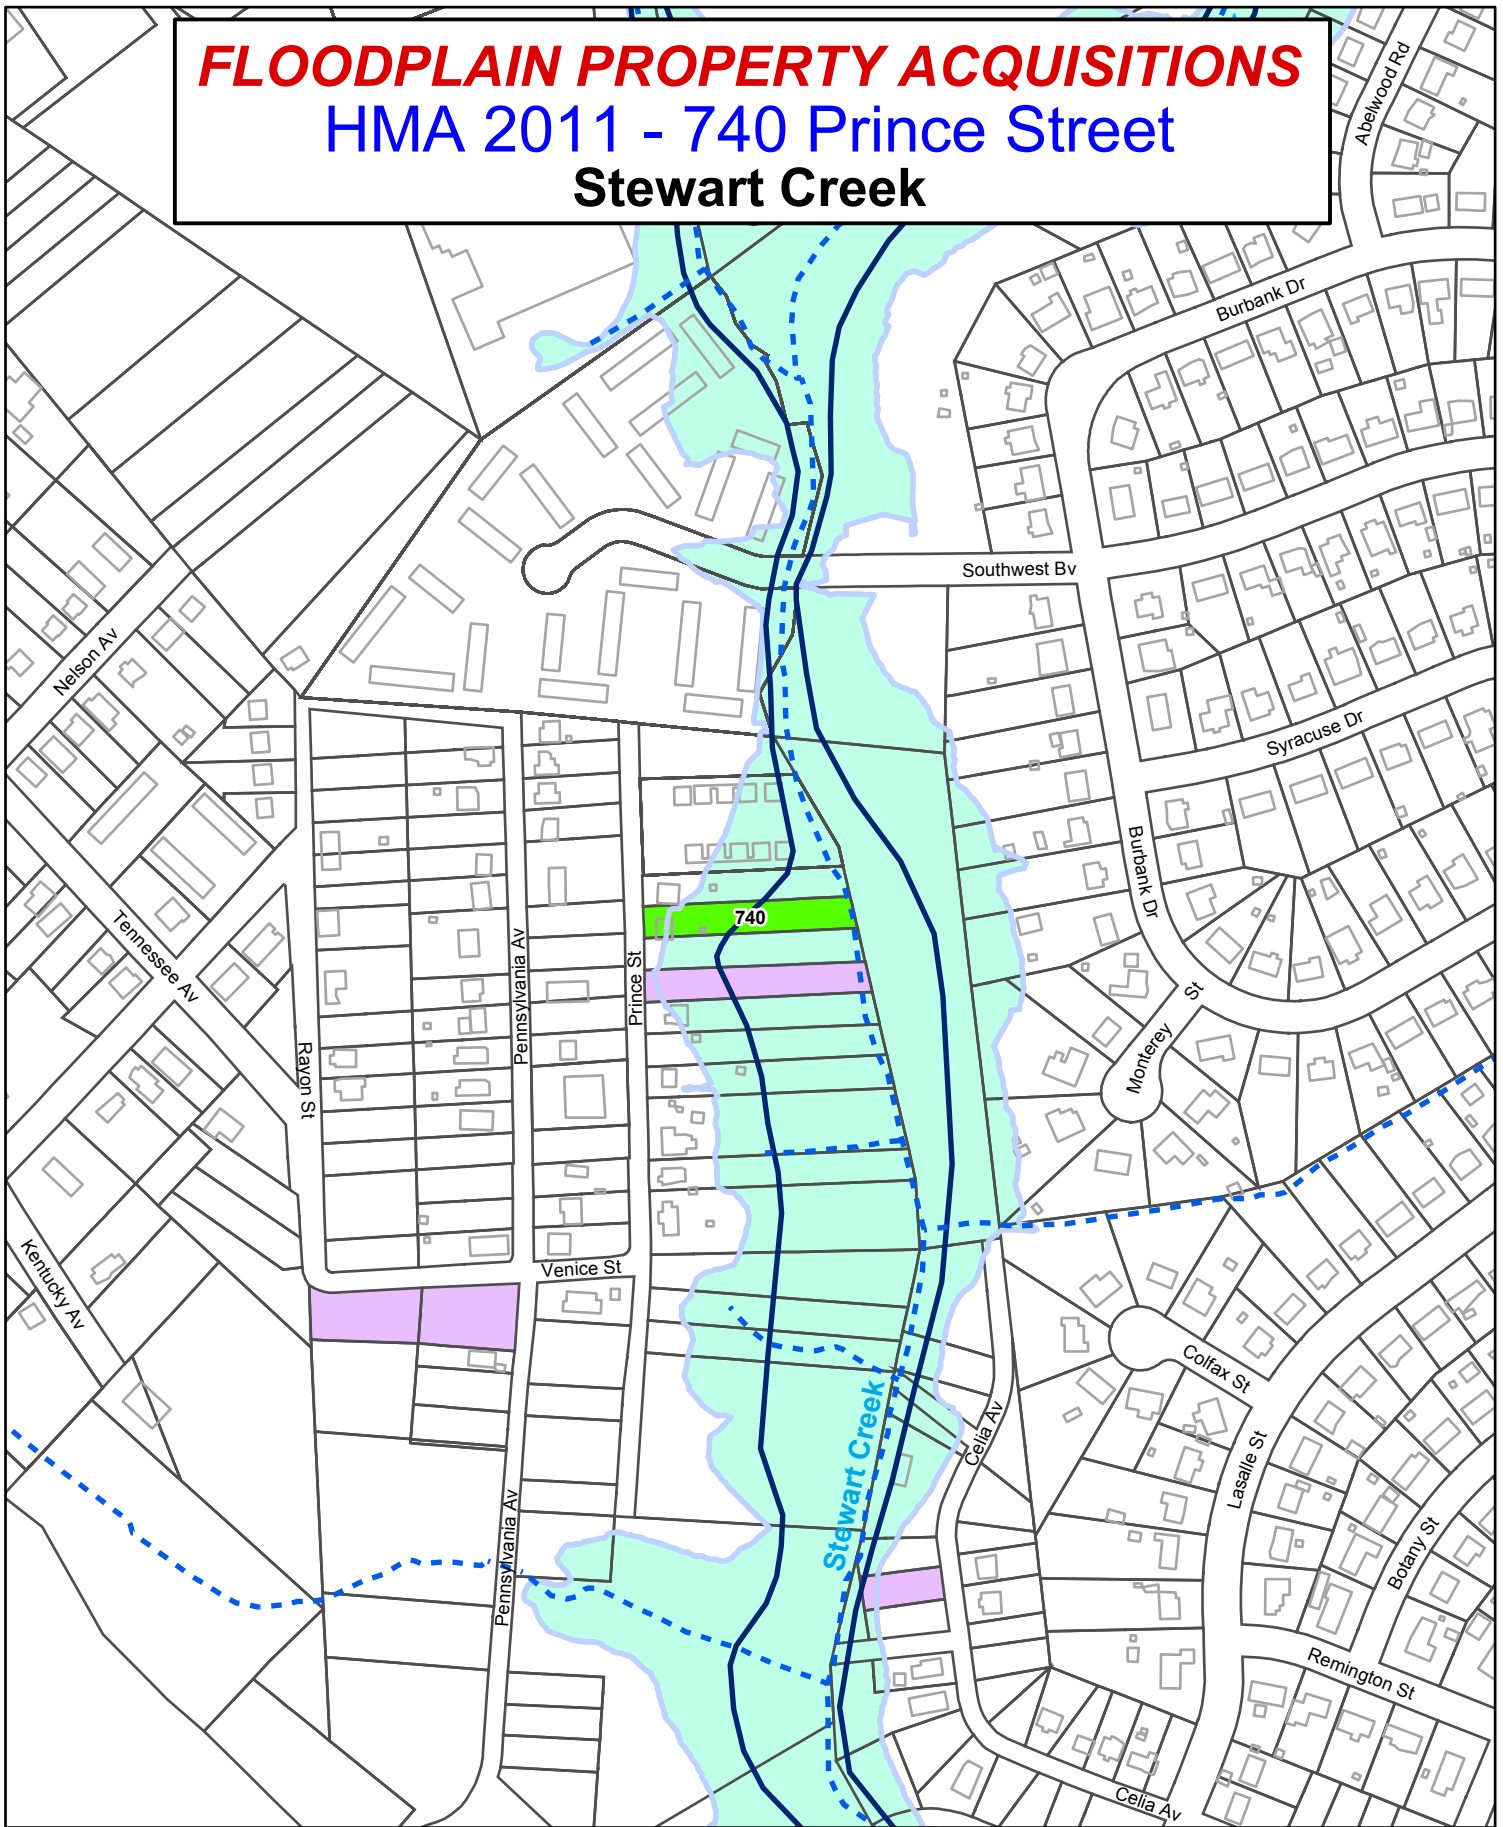

FLOODPLAIN PROPERTY ACQUISITIONS

HMA 2011 - 740 Prince Street

Stewart Creek

LEGEND		
Acquisition Status		Parcels
 Requesting Approval	 Previously Approved/Acquired	Creeks
 Non-Participation	 Potential Acquisitions	Floodplain
 Mecklenburg County/City of Charlotte Owned		Floodway