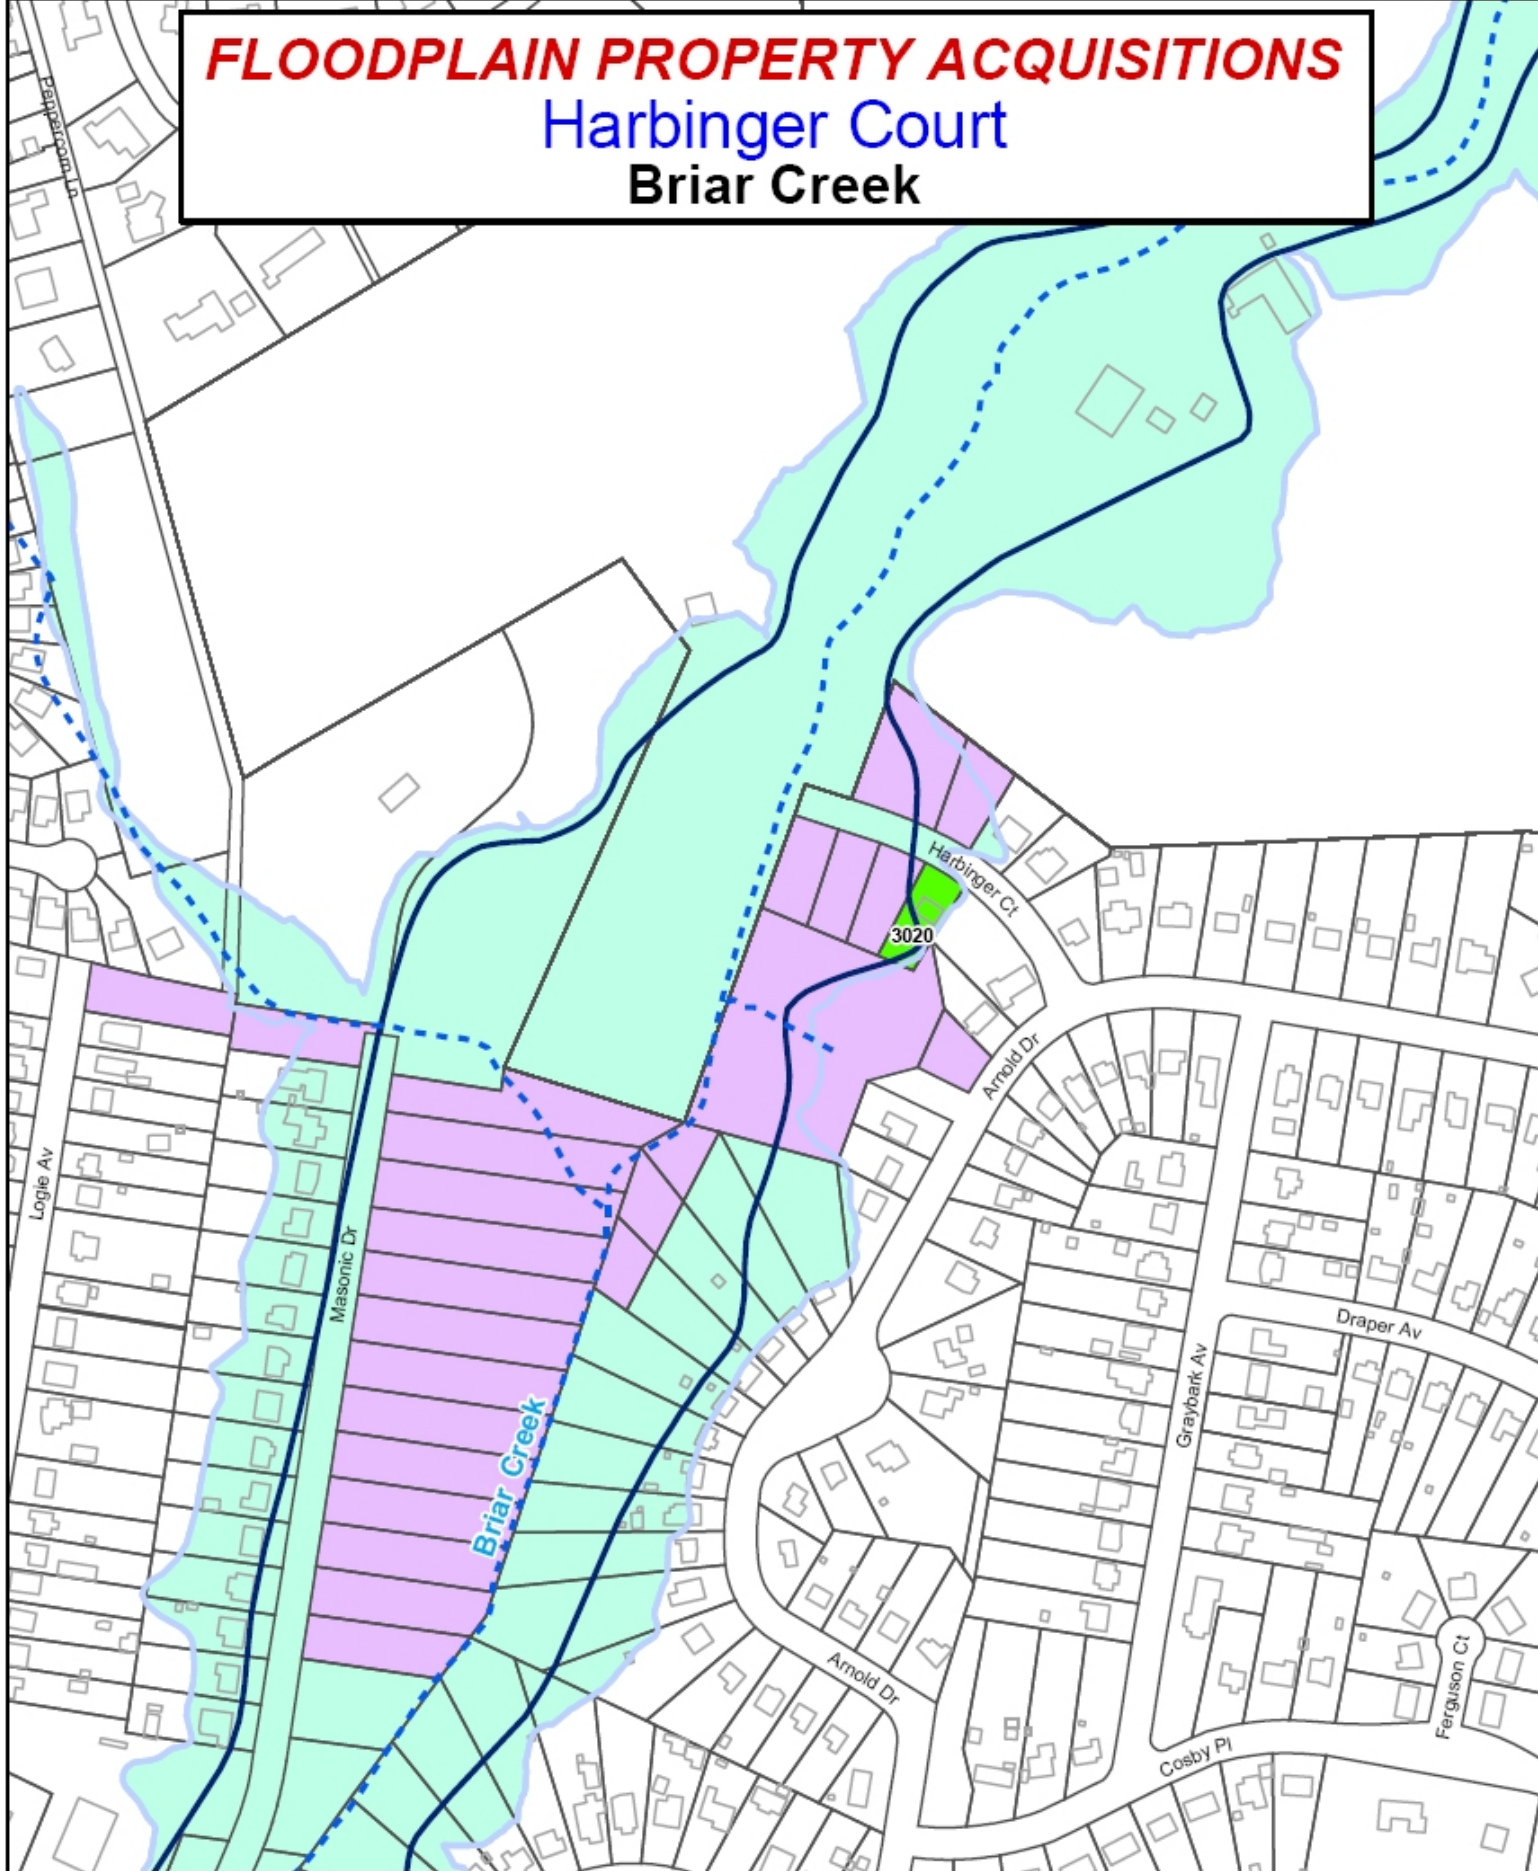

FLOODPLAIN PROPERTY ACQUISITIONS

Harbinger Court Briar Creek

Charlotte-Mecklenburg Storm Water Services
PHONE: 311 WEB: stormwater.oharmeck.org

LEGEND

Acquisition Status

- Requesting Approval
- Mecklenburg County/City of Charlotte Owned
- Floodplain
- Community Floodway
- Recently Approved/Acquired
- Potential Acquisitions

- Parcels
- Creeks
- Floodplain
- Community Floodway