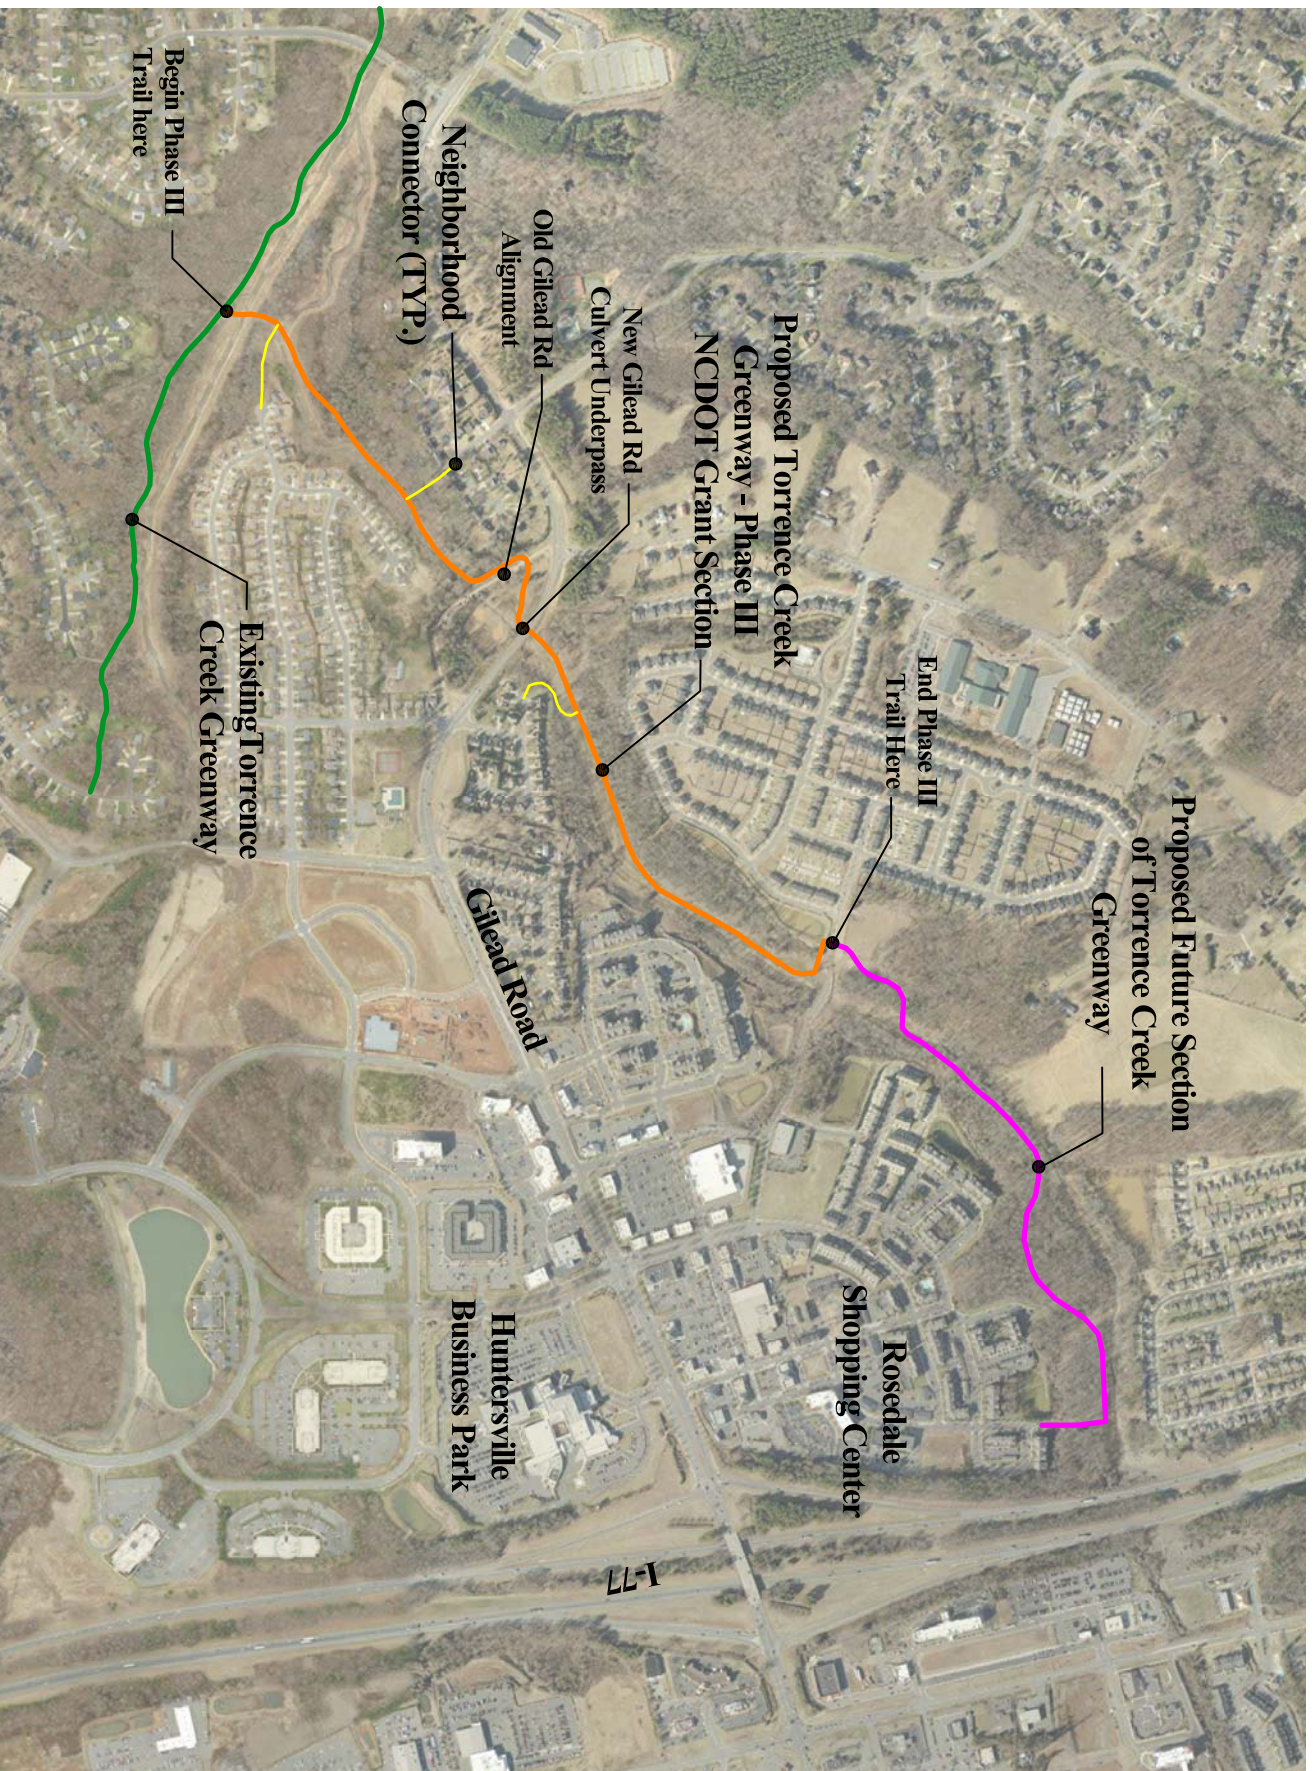

TORRENCE CREEK GREENWAY - PHASE III TRAIL ROUTING & LOCATION MAP

NOT TO SCALE - FOR ILLUSTRATIVE PURPOSES ONLY