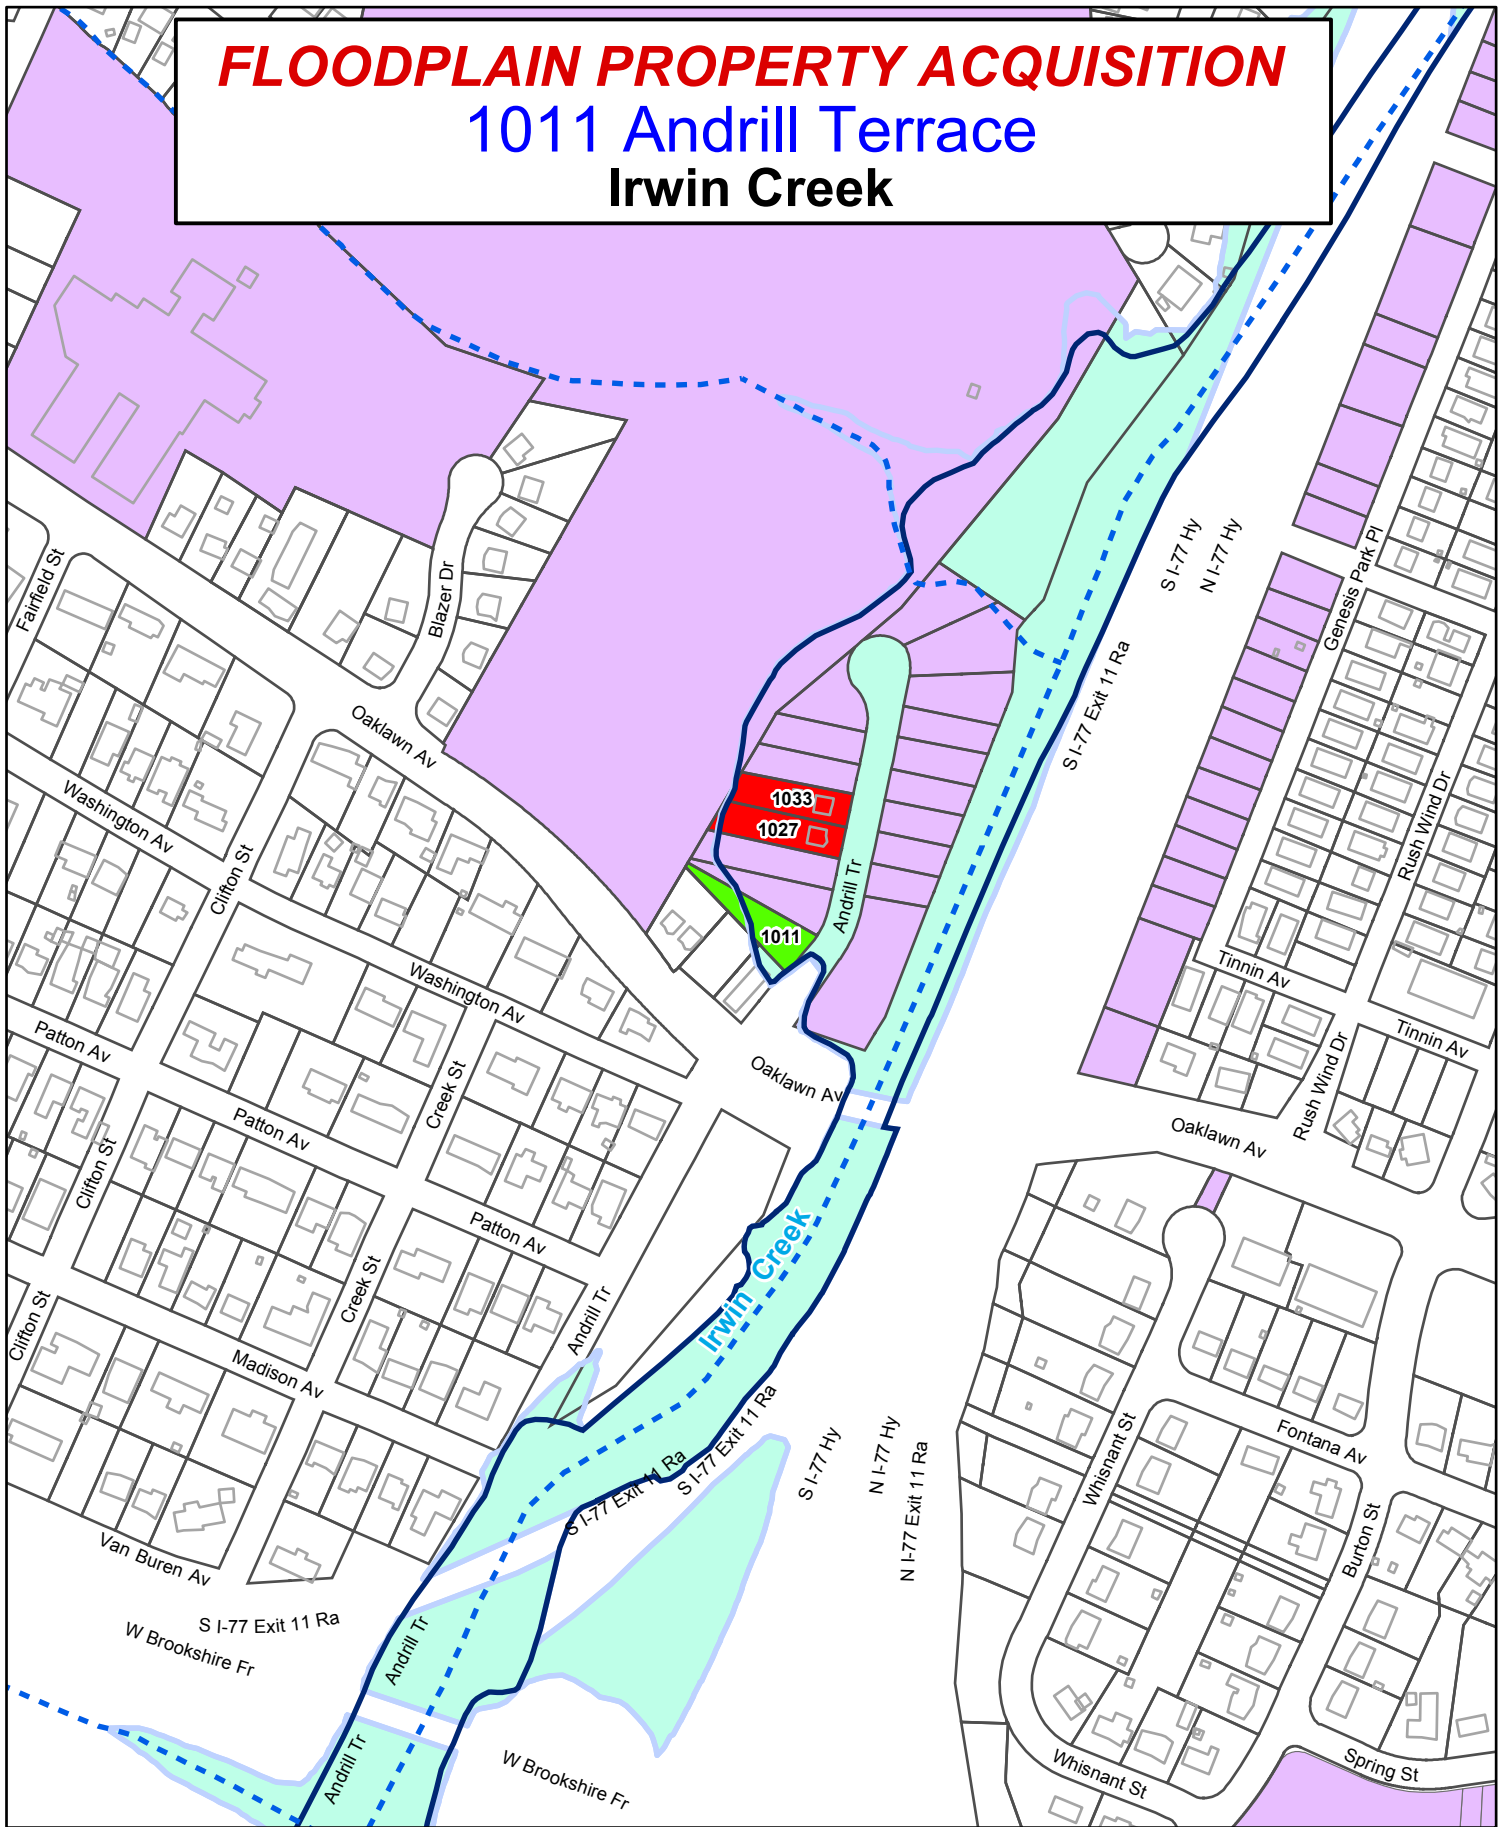

FLOODPLAIN PROPERTY ACQUISITION

1011 Andrill Terrace Irwin Creek

Charlotte-Mecklenburg Storm Water Services
PHONE: 311 WEB: stormwater.charmeck.org

LEGEND

Acquisition Status

- Requesting Approval
- Previously Approved/Acquired
- Non-Participation
- Potential Acquisitions
- Mecklenburg County/City of Charlotte Owned

- Parcels
- Creeks
- Floodplain
- Community Floodway