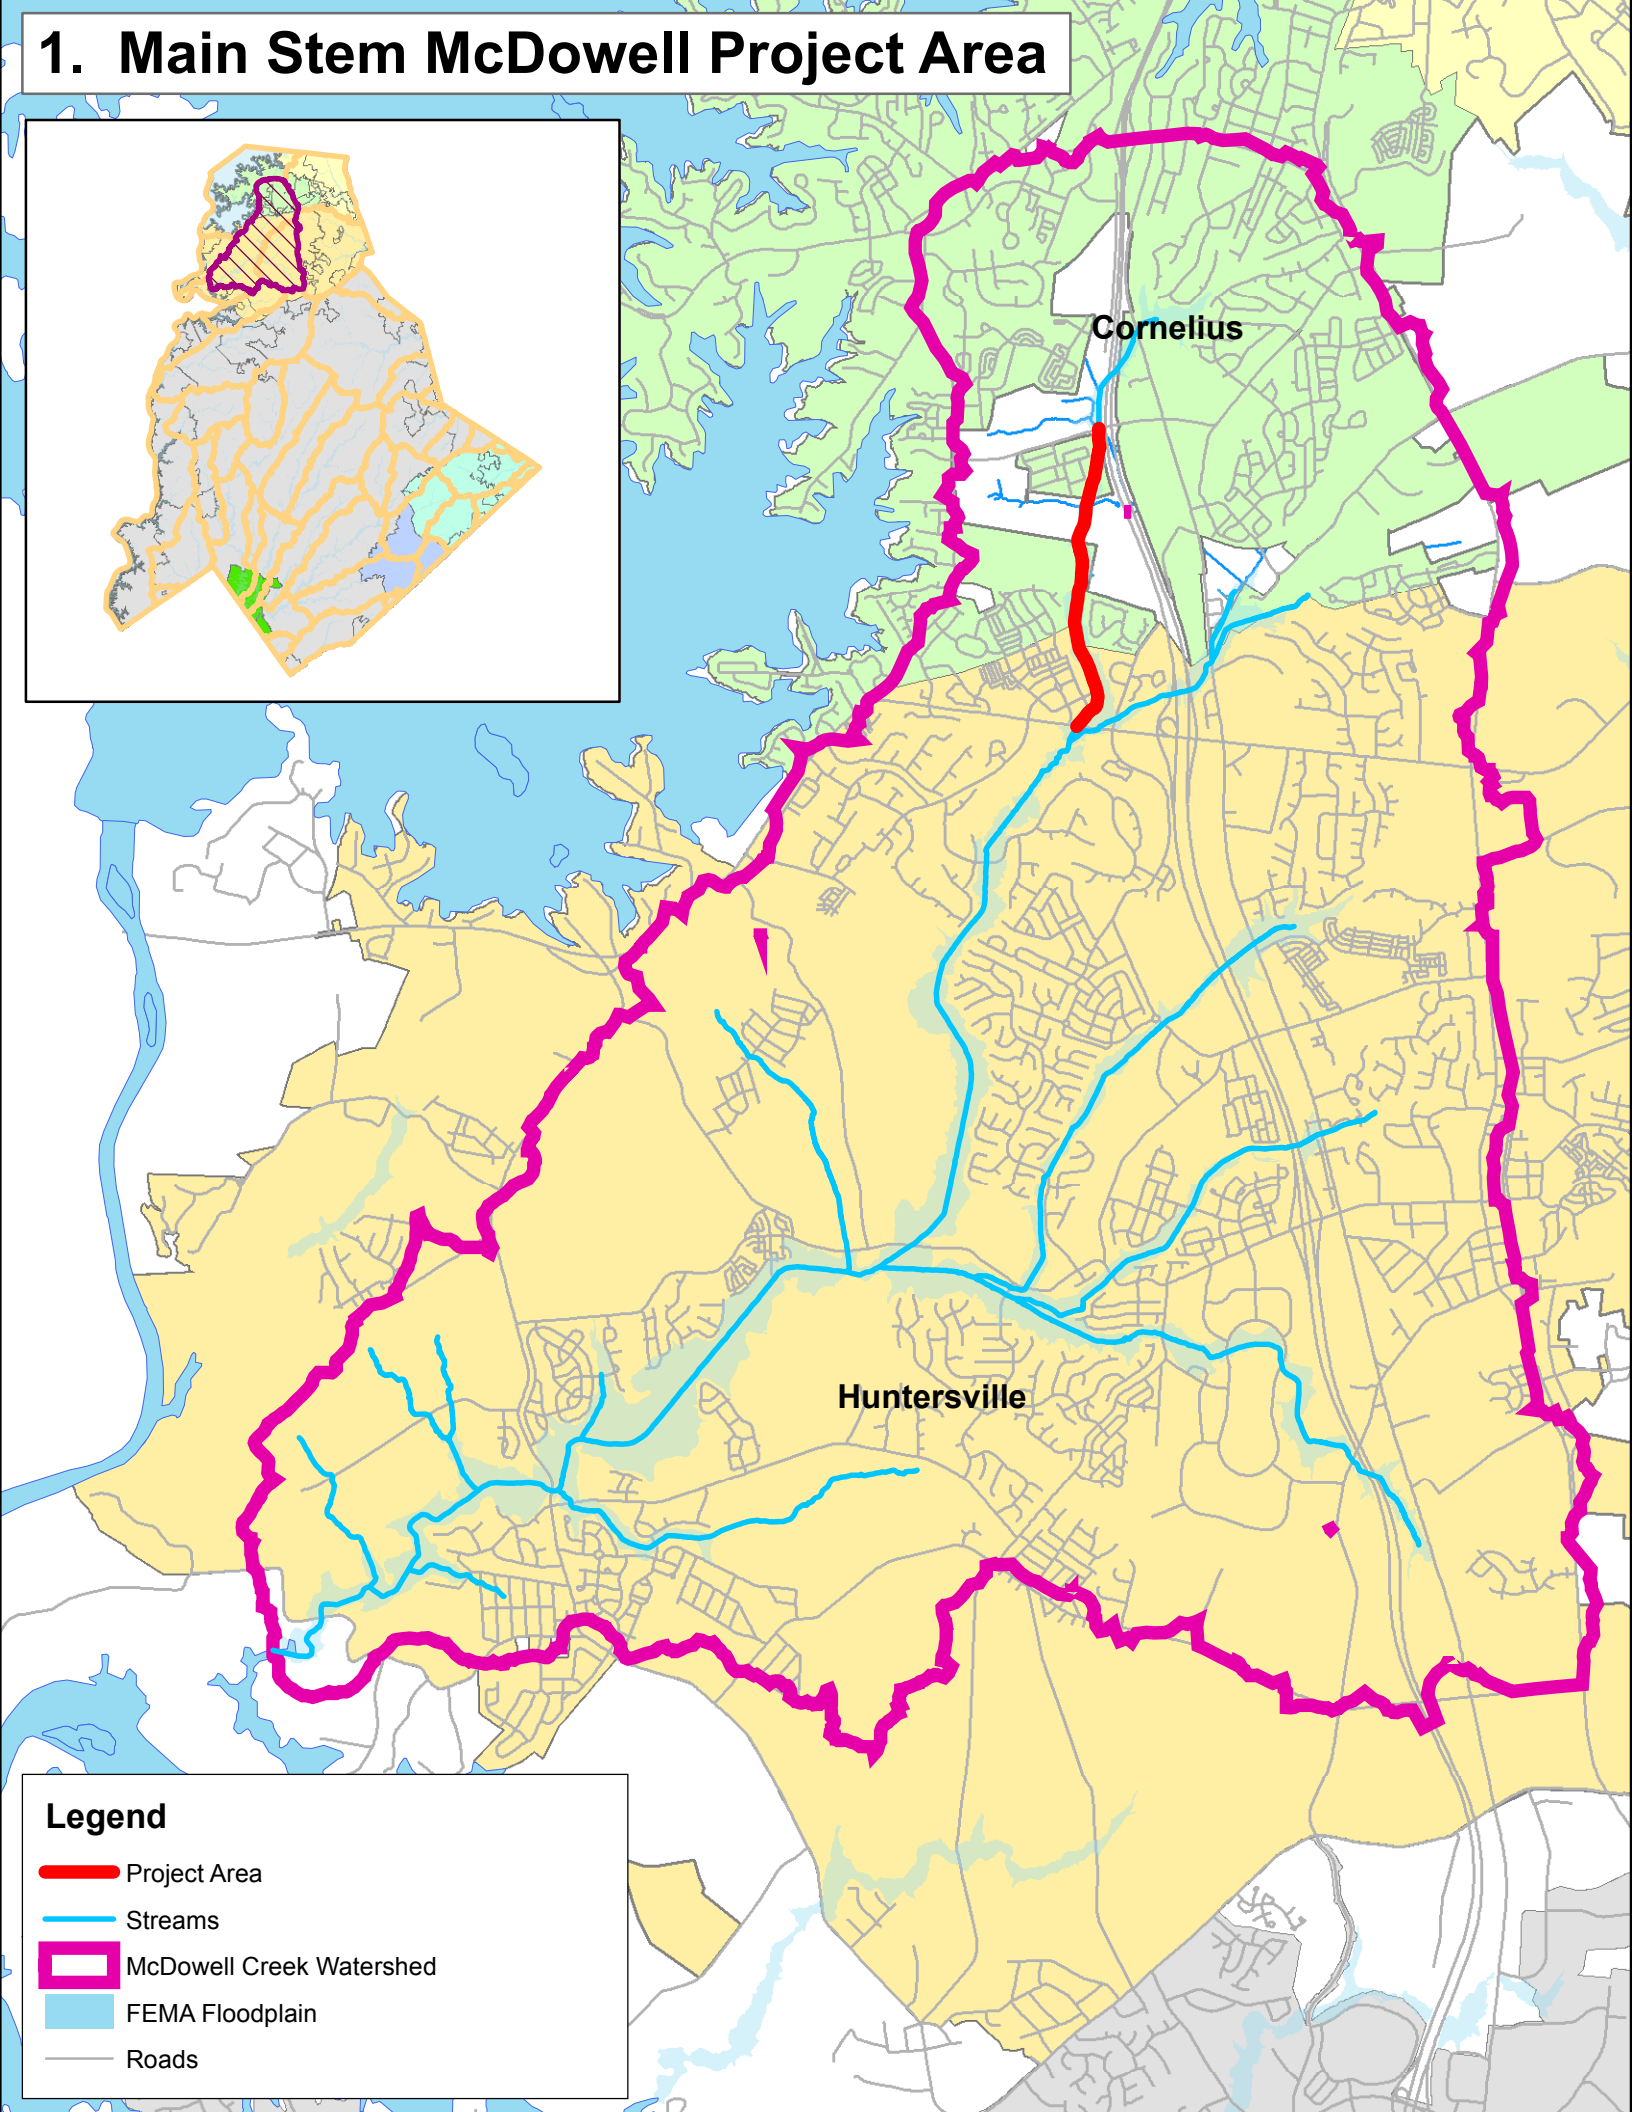

# 1. Main Stem McDowell Project Area

## Legend

-  Project Area
-  Streams
-  McDowell Creek Watershed
-  FEMA Floodplain
-  Roads