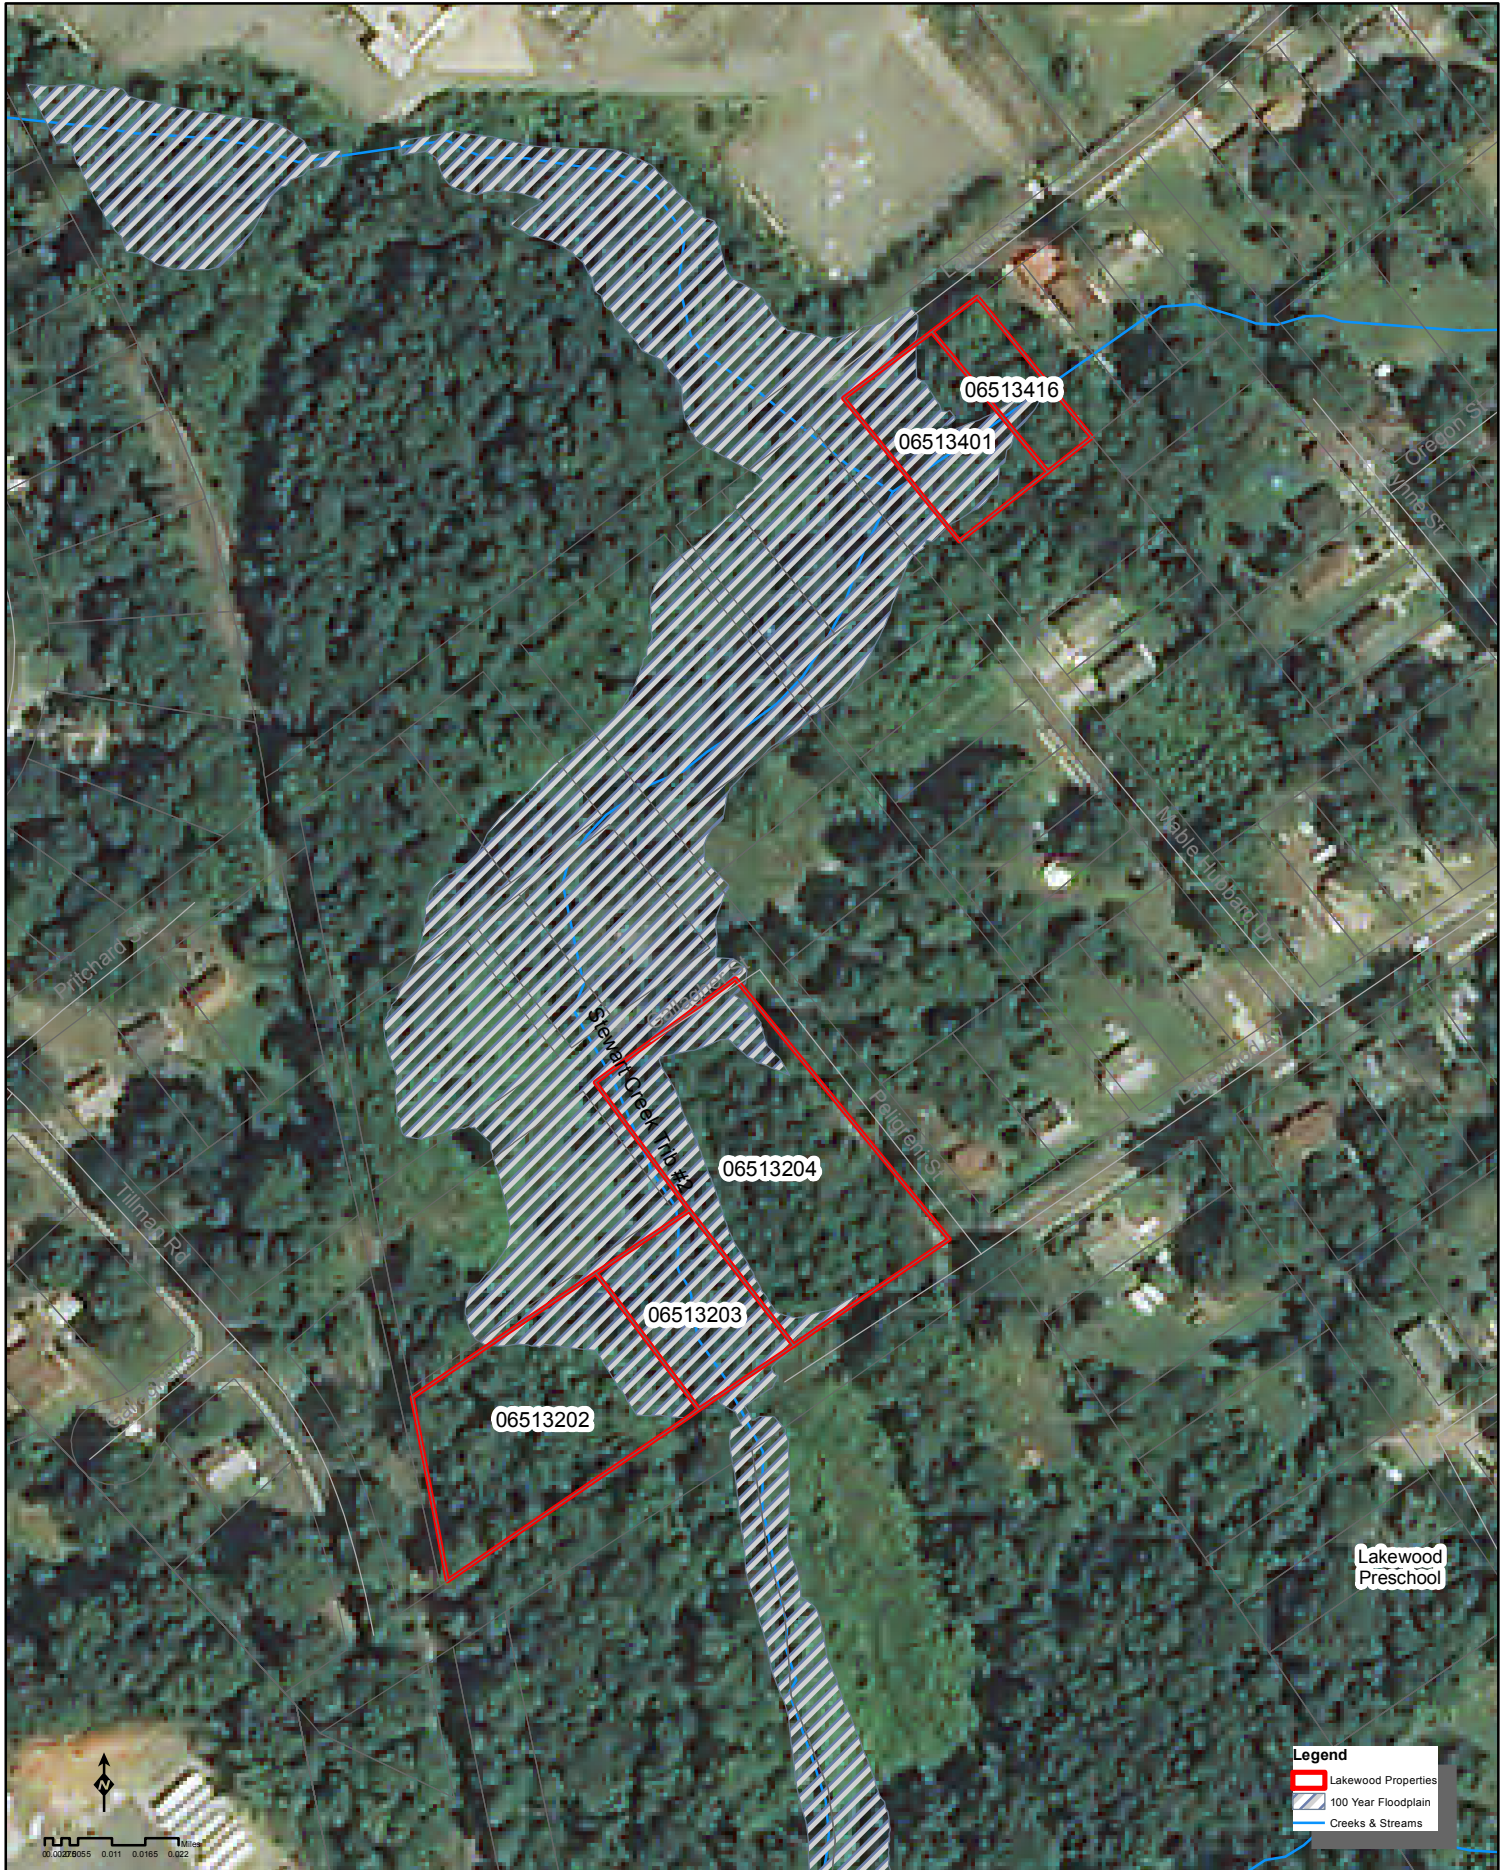

# Lakewood Property Donation

BSSA-AFM\_01/14/2013

**Legend**

- Lakewood Properties
- 100 Year Floodplain
- Creeks & Streams